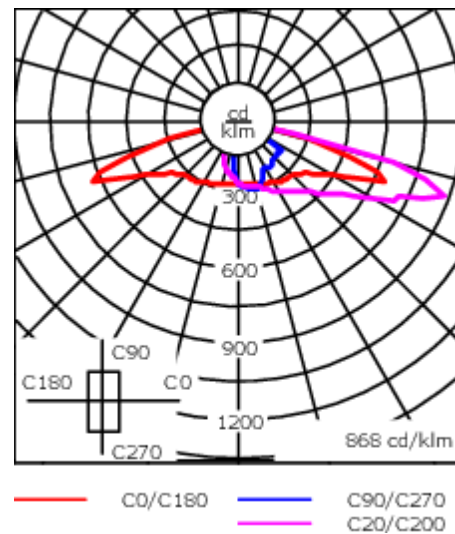

Specifications

Material description

Body	Marine-grade, die-cast aluminium alloy
Lens	RFC™ Reflection Free Contour main lens
Colours	RAL9004 Signal black RAL9007 Grey aluminium RAL7016 Anthracite grey RAL9016 Traffic white
Gasket	Silicone CCG® Controlled Compression Gasket
Fasteners	PCS Polymer Coated Stainless Steel Hardware
Ingress protection	IP66
Impact resistance	IK08
Corrosion resistance	5CE
Windage	0.146 m²

Electrical description

Power supply	220-240V / 50-60 Hz
Driver / Ballast	Integral electronic converter with DALI interface
Power factor	> 0.9

Additional information

Lifetime	Ta=25° L90B10 > 90000h
BUG Rating	Please see individual Spec Sheets for classification of Backlight, Uplight and Glare

WE-EF LIGHTING (Thailand) Co., Ltd.

57 Moo 5, Kingkaew Rd., Bangplee, 10540 Samutprakarn - Phone: +66 2 738 96 20 - Fax: +66 2 738 96 29

<https://we-ef.com/asia>

Subject to technical changes and errors. - Generated on 23/10/2024