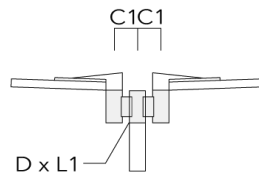

Description	Part ID	Additional information	C1	C2	C3	D1	D × L1	H1	H2	M1	M2	Weight (lb)	C	D	H
RV2-76 Pole bracket, double	108-0980	5.79					3 x 4					10.58	147	76	200