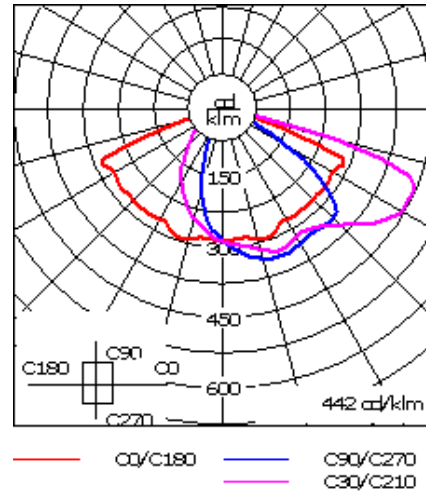

108-0875

VFL540 LED

we-ef

Specifications

Material description

Body	Marine-grade, die-cast aluminium alloy
Lens	PMMA RFC Reflection Contour Lens technology
Colors	 RAL9004 Black RAL9007 Grey Metallic RAL9016 White RAL8019 Dark Bronze
Gasket	Silicone rubber gasket
Fasteners	PCS Polymer Coated Stainless Steel hardware
Ingress protection	IP66
Impact resistance	IK08
Corrosion resistance	5CE
Windage	2.10 ft²

WE-EF LIGHTING USA, LLC

410-D Keystone Drive, 15086 Warrendale, PA 15086 - Phone: +1 724 742 0030

customersupport.usa@we-ef.com - <https://we-ef.com/us>

Subject to technical changes and errors. - Generated on 11/23/2024