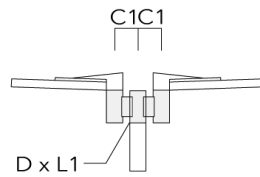

VFL540 LED

Description	Part ID	Additional information	C1	C2	C3	D1	D x L1	H1	H2	M1	M2	Weight (lb)	C	D	H
RV2-76 Pole bracket, double	108-0980	5.79					3 x 4					10.58	147	76	200

RV5 Pole bracket	108-0982	4.25"				3.0"-9.5"						3.75 lbs	106		200