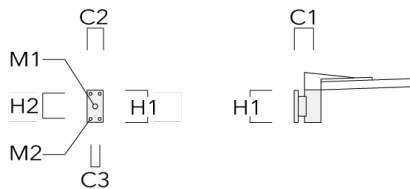

Mounting Accessories

Wall and pole brackets RV

Description	Part ID	Additional information	C1	C2	C3	D1	D × L1	H1	H2	M1	M2	Weight (lb)	C	D	H	
RVO Wall bracket	108-0979	RVO Wall bracket		4.25"	3.94"	2.36"		7.87"	6.3"	1.5"	0.47"	4.41	108			