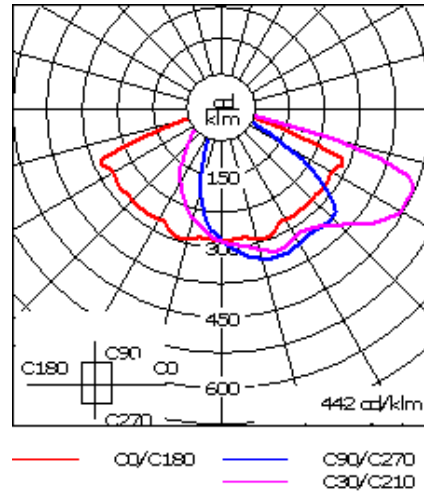

108-0877

we-ef

VFL540 LED

Specifications

Material description

Body	Marine-grade, die-cast aluminium alloy
Lens	PMMA RFC Reflection Contour Lens technology
Colors	RAL9004 Black RAL9007 Grey Metallic RAL9016 White RAL8019 Dark Bronze
Gasket	Silicone rubber gasket
Fasteners	PCS Polymer Coated Stainless Steel hardware
Ingress protection	IP66
Impact resistance	IK08
Corrosion resistance	5CE
Windage	2.10 ft²

WE-EF LIGHTING USA, LLC

410-D Keystone Drive, 15086 Warrendale, PA 15086 - Phone: +1 724 742 0030

customersupport.usa@we-ef.com - <https://we-ef.com/us>

Subject to technical changes and errors. - Generated on 10/23/2024