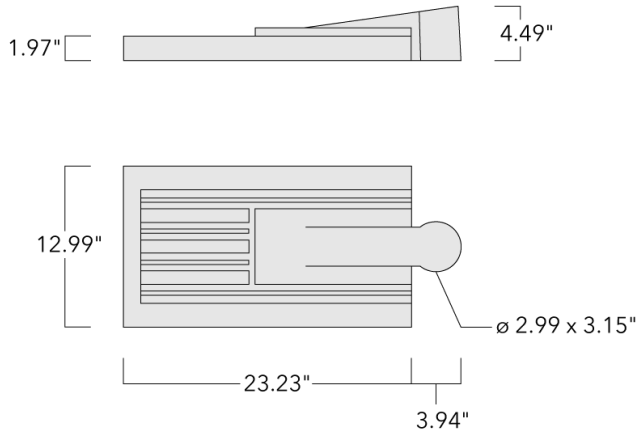

108-0877

we-ef

VFL540 LED

Specifications

Material description

Body	Marine-grade, die-cast aluminium alloy
Lens	PMMA RFC Reflection Contour Lens technology
Colors	RAL9004 Black RAL9007 Grey Metallic RAL9016 White RAL8019 Dark Bronze
Gasket	Silicone rubber gasket
Fasteners	PCS Polymer Coated Stainless Steel hardware
Ingress protection	IP66
Impact resistance	IK08
Corrosion resistance	5CE
Windage	2.10 ft²

WE-EF LIGHTING USA, LLC

410-D Keystone Drive, 15086 Warrendale, PA 15086 - Phone: +1 724 742 0030

customersupport.usa@we-ef.com - <https://we-ef.com/us>

Subject to technical changes and errors. - Generated on 10/23/2024