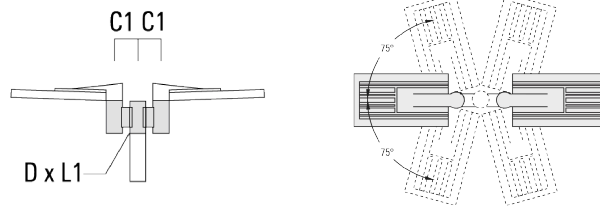

VFL540 LED

Description	Part ID	Additional information	C1	C2	C3	D1	D × L1	H1	H2	M1	M2	Weight (kg)	C	D	H
RV2-60 Pole bracket, double	108-0981	147					60 x 100					8.50	147	60	200