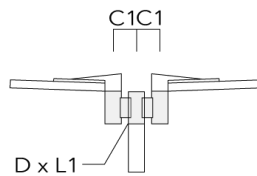

RV2-76 Pole bracket, double	108-0980		147				76 x 100					8.10	147	76	200