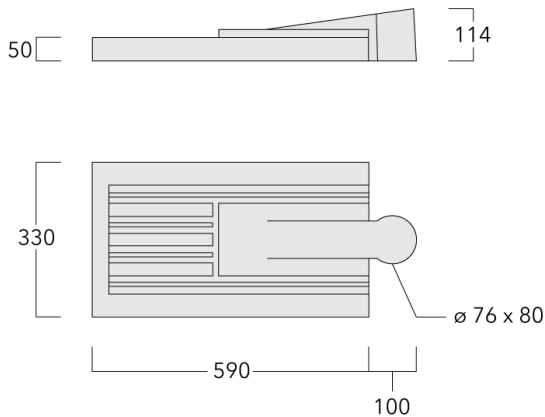

Specifications

Material description

Body	Marine-grade, die-cast aluminium alloy
Lens	RFC™ Reflection Free Contour main lens
Colours	RAL9004 Signal black RAL9007 Grey aluminium RAL7016 Anthracite grey RAL9016 Traffic white
Gasket	Silicone CCG® Controlled Compression Gasket
Fasteners	PCS Polymer Coated Stainless Steel Hardware
Ingress protection	IP66
Impact resistance	IK08
Corrosion resistance	5CE
Windage	0.146 m²

Electrical description

Power supply	220-240V / 50-60 Hz
Driver / Ballast	Integral electronic converter with DALI interface
Power factor	> 0.9

Additional information

Lifetime	Ta=25° L90B10 > 90000h
BUG Rating	Please see individual Spec Sheets for classification of Backlight, Uplight and Glare

WE-EF LIGHTING (Thailand) Co., Ltd.

57 Moo 5, Kingkaew Rd., Bangplee, 10540 Samutprakarn - Phone: +66 2 738 96 20 - Fax: +66 2 738 96 29

<https://we-ef.com/asia>

Subject to technical changes and errors. - Generated on 23/10/2024