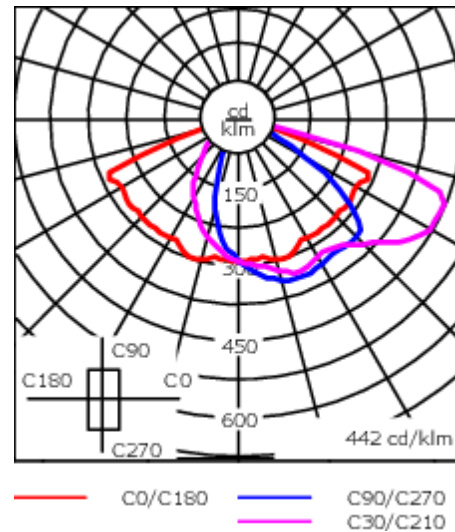

Specifications

Material description

Body	Marine-grade, die-cast aluminium alloy
Lens	RFC™ Reflection Free Contour main lens
Colours	RAL9004 Signal black RAL9007 Grey aluminium RAL7016 Anthracite grey RAL9016 Traffic white
Gasket	Silicone CCG® Controlled Compression Gasket
Fasteners	PCS Polymer Coated Stainless Steel Hardware
Ingress protection	IP66
Impact resistance	IK08
Corrosion resistance	5CE
Windage	0.146 m²

Electrical description

Power supply	220-240V / 50-60 Hz
Driver / Ballast	Integral electronic converter with DALI interface
Power factor	> 0.9

Additional information

Lifetime	Ta=25° L90B10 > 90000h
BUG Rating	Please see individual Spec Sheets for classification of Backlight, Uplight and Glare

WE-EF LIGHTING (Thailand) Co., Ltd.

57 Moo 5, Kingkaew Rd., Bangplee, 10540 Samutprakarn - Phone: +66 2 738 96 20 - Fax: +66 2 738 96 29

<https://we-ef.com/asia>

Subject to technical changes and errors. - Generated on 23/10/2024