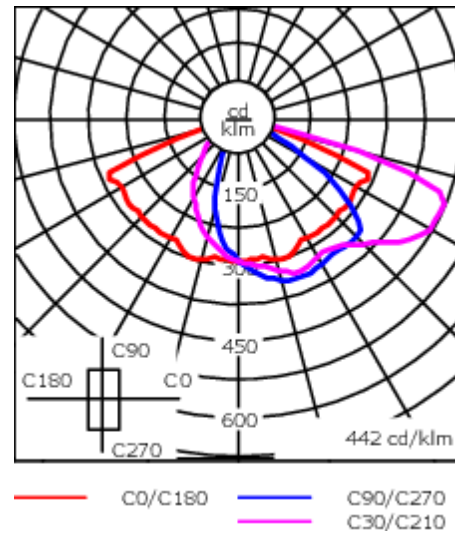

Specifications

Material description

Body	Marine-grade, die-cast aluminium alloy
Lens	RFC™ Reflection Free Contour main lens
Colours	RAL9004 Signal black RAL9007 Grey aluminium RAL7016 Anthracite grey RAL9016 Traffic white
Gasket	Silicone CCG® Controlled Compression Gasket
Fasteners	PCS Polymer Coated Stainless Steel Hardware
Ingress protection	IP66
Impact resistance	IK08
Corrosion resistance	5CE
Windage	0.146 m²

Electrical description

Power supply	220-240V / 50-60 Hz
Driver / Ballast	Integral electronic converter with DALI interface
Power factor	> 0.9

Additional information

Lifetime	Ta=25° L90B10 > 90000h
BUG Rating	Please see individual Spec Sheets for classification of Backlight, Uplight and Glare

WE-EF LIGHTING (Thailand) Co., Ltd.

57 Moo 5, Kingkaew Rd., Bangplee, 10540 Samutprakarn - Phone: +66 2 738 96 20 - Fax: +66 2 738 96 29

<https://we-ef.com/asia>

Subject to technical changes and errors. - Generated on 23/11/2024