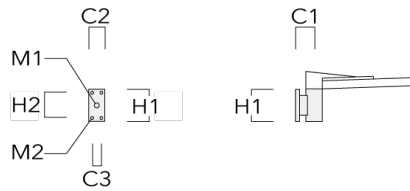

Mounting Accessories

Wall and pole brackets RV

Description	Part ID	Additional information	C1	C2	C3	D1	D × L1	H1	H2	M1	M2	Weight (kg)	C	D	H
RV0 Wall bracket	108-0979-AP	RV0 Wall bracket	108	100	45			200	160	40	12	2.80	108		