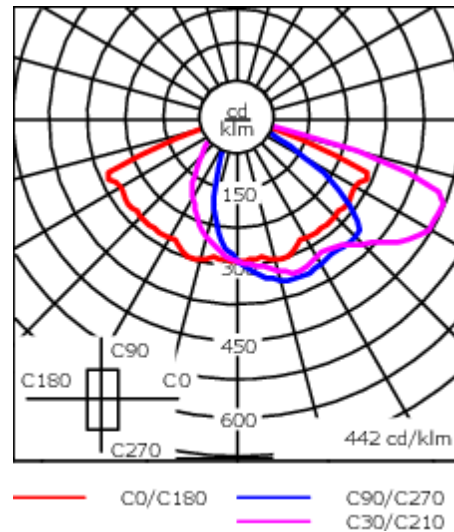

Specifications

Material description

Body	Marine-grade, die-cast aluminium alloy
Lens	RFC™ Reflection Free Contour main lens
Colours	RAL9004 Signal black RAL9007 Grey aluminium RAL7016 Anthracite grey RAL9016 Traffic white
Gasket	Silicone CCG® Controlled Compression Gasket
Fasteners	PCS Polymer Coated Stainless Steel Hardware
Ingress protection	IP66
Impact resistance	IK08
Corrosion resistance	5CE
Windage	0.146 m²

Electrical description

Power supply	220-240V / 50-60 Hz
Driver / Ballast	Integral electronic converter with DALI interface
Power factor	> 0.9

Additional information

Lifetime	Ta=25° L90B10 > 90000h
BUG Rating	Please see individual Spec Sheets for classification of Backlight, Uplight and Glare

WE-EF LIGHTING (Thailand) Co., Ltd.

57 Moo 5, Kingkaew Rd., Bangplee, 10540 Samutprakarn - Phone: +66 2 738 96 20 - Fax: +66 2 738 96 29

<https://we-ef.com/asia>

Subject to technical changes and errors. - Generated on 23/10/2024