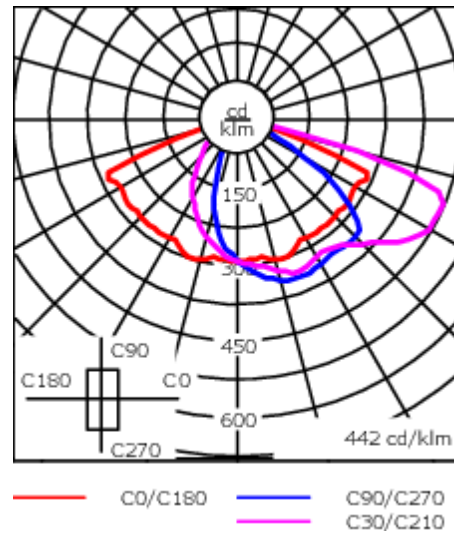

Specifications

Material description

Body	Marine-grade, die-cast aluminium alloy
Lens	RFC™ Reflection Free Contour main lens
Colours	RAL9004 Signal black RAL9007 Grey aluminium RAL7016 Anthracite grey RAL9016 Traffic white
Gasket	Silicone CCG® Controlled Compression Gasket
Fasteners	PCS Polymer Coated Stainless Steel Hardware
Ingress protection	IP66
Impact resistance	IK08
Corrosion resistance	5CE
Windage	0.146 m²

Electrical description

Power supply	220-240V / 50-60 Hz
Driver / Ballast	Integral electronic converter with DALI interface
Power factor	> 0.9

Additional information

Lifetime	Ta=25° L90B10 > 90000h
BUG Rating	Please see individual Spec Sheets for classification of Backlight, Uplight and Glare

WE-EF LIGHTING (Thailand) Co., Ltd.

57 Moo 5, Kingkaew Rd., Bangplee, 10540 Samutprakarn - Phone: +66 2 738 96 20 - Fax: +66 2 738 96 29

<https://we-ef.com/asia>

Subject to technical changes and errors. - Generated on 23/11/2024