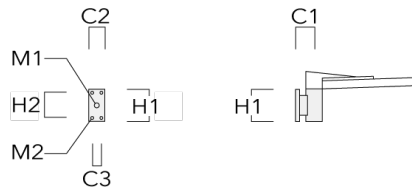

Mounting Accessories

Wall and pole brackets RV

Description	Part ID	Additional information	C1	C2	C3	D1	D × L1	H1	H2	M1	M2	Weight (kg)	C	D	H
RV0 Wall bracket	108-0979-AP	RV0 Wall bracket	108	100	45			200	160	40	12	2.80	108		