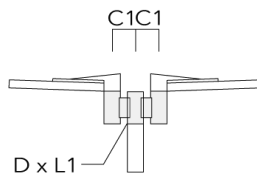

RV2-76 Pole bracket, double	108-0980		147				76 x 100					8.10	147	76	200