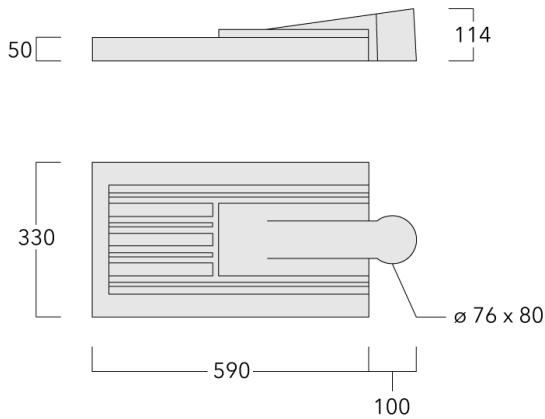

Specifications

Material description

Body	Marine-grade, die-cast aluminium alloy
Lens	RFC™ Reflection Free Contour main lens
Colours	RAL9004 Signal black RAL9007 Grey aluminium RAL7016 Anthracite grey RAL9016 Traffic white
Gasket	Silicone CCG® Controlled Compression Gasket
Fasteners	PCS Polymer Coated Stainless Steel Hardware
Ingress protection	IP66
Impact resistance	IK08
Corrosion resistance	5CE
Windage	0.146 m²

Electrical description

Power supply	220-240V / 50-60 Hz
Driver / Ballast	Integral electronic converter with DALI interface
Power factor	> 0.9

Additional information

Lifetime	Ta=25° L90B10 > 90000h
BUG Rating	Please see individual Spec Sheets for classification of Backlight, Uplight and Glare

WE-EF LIGHTING (Thailand) Co., Ltd.

57 Moo 5, Kingkaew Rd., Bangplee, 10540 Samutprakarn - Phone: +66 2 738 96 20 - Fax: +66 2 738 96 29

<https://we-ef.com/asia>

Subject to technical changes and errors. - Generated on 23/11/2024