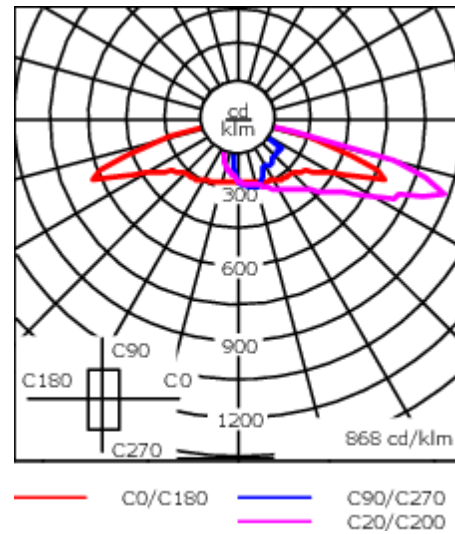

Specifications

Material description

Body	Marine-grade, die-cast aluminium alloy
Lens	RFC™ Reflection Free Contour main lens
Colours	RAL9004 Signal black RAL9007 Grey aluminium RAL7016 Anthracite grey RAL9016 Traffic white
Gasket	Silicone CCG® Controlled Compression Gasket
Fasteners	PCS Polymer Coated Stainless Steel Hardware
Ingress protection	IP66
Impact resistance	IK08
Corrosion resistance	5CE
Windage	0.146 m²

Electrical description

Power supply	220-240V / 50-60 Hz
Driver / Ballast	Integral electronic converter with DALI interface
Power factor	> 0.9

Additional information

Lifetime	Ta=25° L90B10 > 90000h
BUG Rating	Please see individual Spec Sheets for classification of Backlight, Uplight and Glare

WE-EF LIGHTING (Thailand) Co., Ltd.

57 Moo 5, Kingkaew Rd., Bangplee, 10540 Samutprakarn - Phone: +66 2 738 96 20 - Fax: +66 2 738 96 29

<https://we-ef.com/asia>

Subject to technical changes and errors. - Generated on 23/11/2024