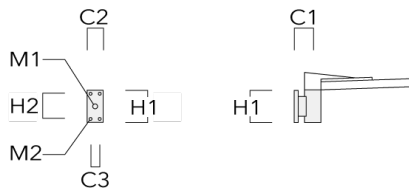

**Mounting Accessories**

**Wall and pole brackets RV**

Description	Part ID	Additional information	C1	C2	C3	D1	D × L1	H1	H2	M1	M2	Weight (lb)	C	D	H	
RVO Wall bracket	108-0979	RVO Wall bracket		4.25"	3.94"	2.36"		7.87"	6.3"	1.5"	0.47"	4.41	108			