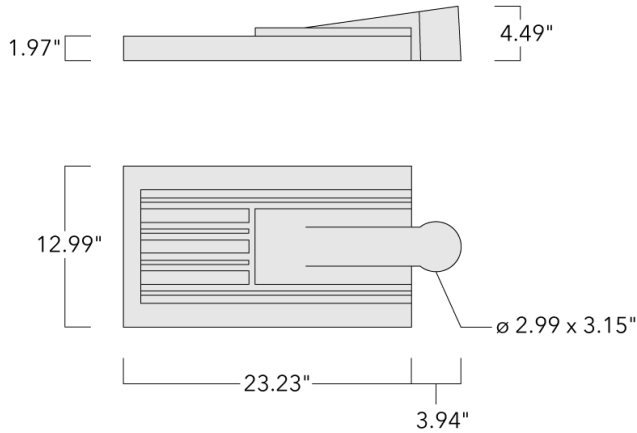

108-0905

VFL540 LED

we-ef

Specifications

Material description

Body	Marine-grade, die-cast aluminium alloy
Lens	PMMA RFC Reflection Contour Lens technology
Colors	RAL9004 Black RAL9007 Grey Metallic RAL9016 White RAL8019 Dark Bronze
Gasket	Silicone rubber gasket
Fasteners	PCS Polymer Coated Stainless Steel hardware
Ingress protection	IP66
Impact resistance	IK08
Corrosion resistance	5CE
Windage	2.10 ft²

WE-EF LIGHTING USA, LLC

410-D Keystone Drive, 15086 Warrendale, PA 15086 - Phone: +1 724 742 0030

customersupport.usa@we-ef.com - <https://we-ef.com/us>

Subject to technical changes and errors. - Generated on 10/23/2024