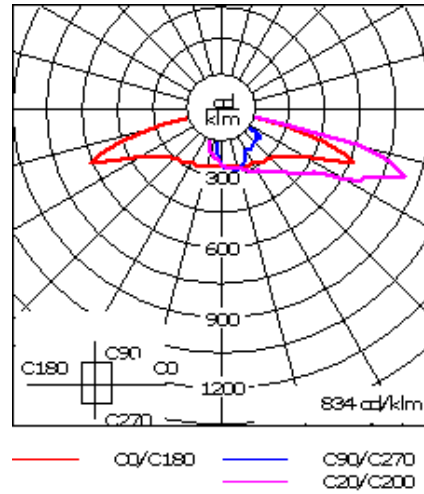

108-0905

VFL540 LED

we-ef

Specifications

Material description

Body	Marine-grade, die-cast aluminium alloy
Lens	PMMA RFC Reflection Contour Lens technology
Colors	RAL9004 Black RAL9007 Grey Metallic RAL9016 White RAL8019 Dark Bronze
Gasket	Silicone rubber gasket
Fasteners	PCS Polymer Coated Stainless Steel hardware
Ingress protection	IP66
Impact resistance	IK08
Corrosion resistance	5CE
Windage	2.10 ft²

WE-EF LIGHTING USA, LLC

410-D Keystone Drive, 15086 Warrendale, PA 15086 - Phone: +1 724 742 0030

customersupport.usa@we-ef.com - <https://we-ef.com/us>

Subject to technical changes and errors. - Generated on 10/23/2024