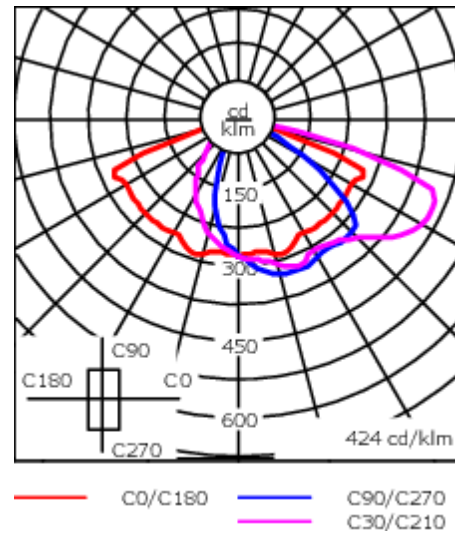

Specifications

Material description

Body	Marine-grade, die-cast aluminium alloy
Lens	RFC™ Reflection Free Contour main lens
Colours	RAL9004 Signal black RAL9007 Grey aluminium RAL7016 Anthracite grey RAL9016 Traffic white
Gasket	Silicone CCG® Controlled Compression Gasket
Fasteners	PCS Polymer Coated Stainless Steel Hardware
Ingress protection	IP66
Impact resistance	IK08
Corrosion resistance	5CE
Windage	0.146 m²

Electrical description

Power supply	220-240V / 50-60 Hz
Driver / Ballast	Integral electronic converter with DALI interface
Power factor	> 0.9

Additional information

Lifetime	Ta=25° L90B10 > 90000h
BUG Rating	Please see individual Spec Sheets for classification of Backlight, Uplight and Glare

WE-EF LIGHTING (Thailand) Co., Ltd.

57 Moo 5, Kingkaew Rd., Bangplee, 10540 Samutprakarn - Phone: +66 2 738 96 20 - Fax: +66 2 738 96 29

<https://we-ef.com/asia>

Subject to technical changes and errors. - Generated on 23/11/2024