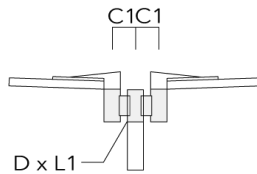

RV2-76 Pole bracket, double	108-0980		147				76 x 100					8.10	147	76	200