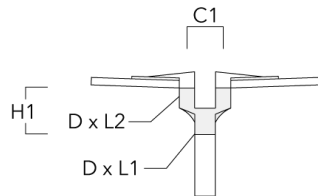

108-0910

VFL540 LED

we-ef

Description	Part ID	C1	D × L1	D × L2	H1	Weight (kg)
AKV2-76	300-0053	180	76x100	76x80	235	1.50

WE-EF LIGHTING (Thailand) Co., Ltd.

57 Moo 5, Kingkaew Rd., Bangplee, 10540 Samutprakarn - Phone: +66 2 738 96 20 - Fax: +66 2 738 96 29

<https://we-ef.com/asia>

Subject to technical changes and errors. - Generated on 23/10/2024