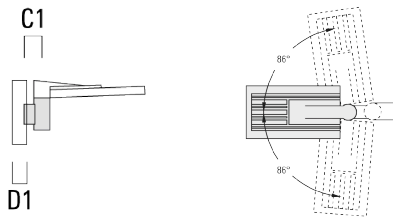

AKV

WE-EF LIGHTING (Thailand) Co., Ltd.

57 Moo 5, Kingkaew Rd., Bangplee, 10540 Samutprakarn - Phone: +66 2 738 96 20 - Fax: +66 2 738 96 29

<https://we-ef.com/asia>

Subject to technical changes and errors. - Generated on 23/10/2024