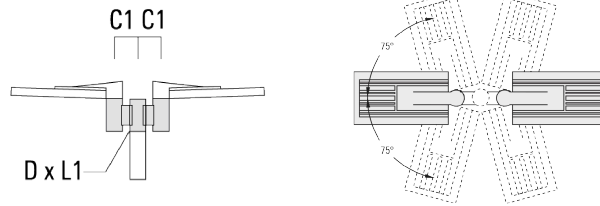

108-0910

VFL540 LED

Description	Part ID	Additional information	C1	C2	C3	D1	D × L1	H1	H2	M1	M2	Weight (kg)	C	D	H
RV2-60 Pole bracket, double	108-0981	147					60 x 100					8.50	147	60	200

RV5 Pole bracket	108-0982	108				76-240						2.30	106	200