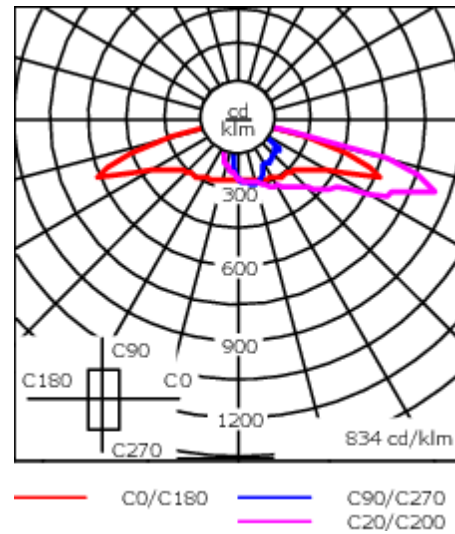

Specifications

Material description

Body	Marine-grade, die-cast aluminium alloy
Lens	RFC™ Reflection Free Contour main lens
Colours	RAL9004 Signal black RAL9007 Grey aluminium RAL7016 Anthracite grey RAL9016 Traffic white
Gasket	Silicone CCG® Controlled Compression Gasket
Fasteners	PCS Polymer Coated Stainless Steel Hardware
Ingress protection	IP66
Impact resistance	IK08
Corrosion resistance	5CE
Windage	0.146 m²

Electrical description

Power supply	220-240V / 50-60 Hz
Driver / Ballast	Integral electronic converter with DALI interface
Power factor	> 0.9

Additional information

Lifetime	Ta=25° L90B10 > 90000h
BUG Rating	Please see individual Spec Sheets for classification of Backlight, Uplight and Glare

WE-EF LIGHTING (Thailand) Co., Ltd.

57 Moo 5, Kingkaew Rd., Bangplee, 10540 Samutprakarn - Phone: +66 2 738 96 20 - Fax: +66 2 738 96 29

<https://we-ef.com/asia>

Subject to technical changes and errors. - Generated on 23/10/2024