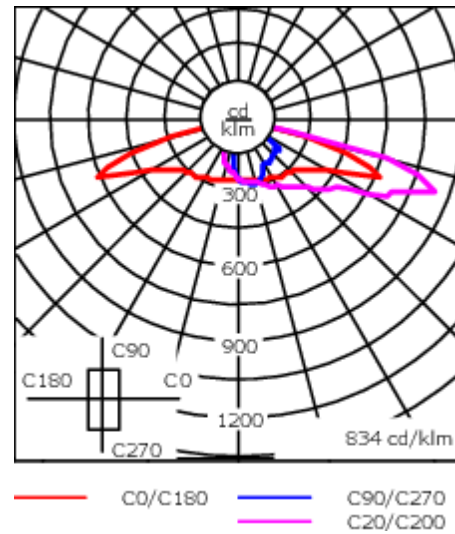

Specifications

Material description

Body	Marine-grade, die-cast aluminium alloy
Lens	RFC™ Reflection Free Contour main lens
Colours	RAL9004 Signal black RAL9007 Grey aluminium RAL7016 Anthracite grey RAL9016 Traffic white
Gasket	Silicone CCG® Controlled Compression Gasket
Fasteners	PCS Polymer Coated Stainless Steel Hardware
Ingress protection	IP66
Impact resistance	IK08
Corrosion resistance	5CE
Windage	0.146 m²

Electrical description

Power supply	220-240V / 50-60 Hz
Driver / Ballast	Integral electronic converter with DALI interface
Power factor	> 0.9

Additional information

Lifetime	Ta=25° L90B10 > 90000h
BUG Rating	Please see individual Spec Sheets for classification of Backlight, Uplight and Glare

WE-EF LIGHTING (Thailand) Co., Ltd.

57 Moo 5, Kingkaew Rd., Bangplee, 10540 Samutprakarn - Phone: +66 2 738 96 20 - Fax: +66 2 738 96 29

<https://we-ef.com/asia>

Subject to technical changes and errors. - Generated on 23/11/2024