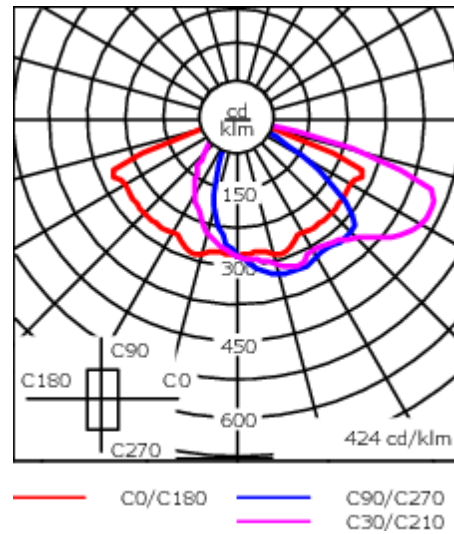

Specifications

Material description

Body	Marine-grade, die-cast aluminium alloy
Lens	RFC™ Reflection Free Contour main lens
Colours	RAL9004 Signal black RAL9007 Grey aluminium RAL7016 Anthracite grey RAL9016 Traffic white
Gasket	Silicone CCG® Controlled Compression Gasket
Fasteners	PCS Polymer Coated Stainless Steel Hardware
Ingress protection	IP66
Impact resistance	IK08
Corrosion resistance	5CE
Windage	0.146 m²

Electrical description

Power supply	220-240V / 50-60 Hz
Driver / Ballast	Integral electronic converter with DALI interface
Power factor	> 0.9

Additional information

Lifetime	Ta=25° L90B10 > 90000h
BUG Rating	Please see individual Spec Sheets for classification of Backlight, Uplight and Glare

WE-EF LIGHTING (Thailand) Co., Ltd.

57 Moo 5, Kingkaew Rd., Bangplee, 10540 Samutprakarn - Phone: +66 2 738 96 20 - Fax: +66 2 738 96 29

<https://we-ef.com/asia>

Subject to technical changes and errors. - Generated on 23/11/2024