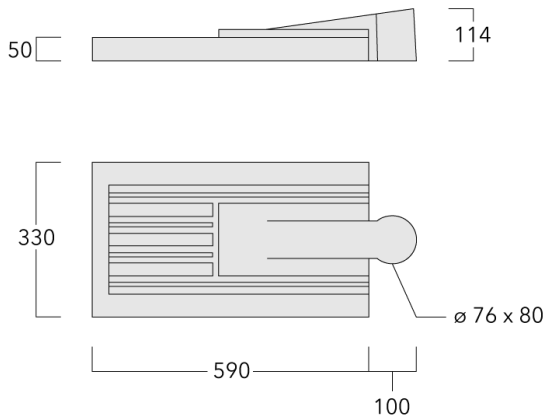

Specifications

Material description

Body	Marine-grade, die-cast aluminium alloy
Lens	RFC™ Reflection Free Contour main lens
Colours	RAL9004 Signal black RAL9007 Grey aluminium RAL7016 Anthracite grey RAL9016 Traffic white
Gasket	Silicone CCG® Controlled Compression Gasket
Fasteners	PCS Polymer Coated Stainless Steel Hardware
Ingress protection	IP66
Impact resistance	IK08
Corrosion resistance	5CE
Windage	0.146 m²

Electrical description

Power supply	220-240V / 50-60 Hz
Driver / Ballast	Integral electronic converter with DALI interface
Power factor	> 0.9

Additional information

Lifetime	Ta=25° L90B10 > 90000h
BUG Rating	Please see individual Spec Sheets for classification of Backlight, Uplight and Glare

WE-EF LIGHTING (Thailand) Co., Ltd.

57 Moo 5, Kingkaew Rd., Bangplee, 10540 Samutprakarn - Phone: +66 2 738 96 20 - Fax: +66 2 738 96 29

<https://we-ef.com/asia>

Subject to technical changes and errors. - Generated on 23/11/2024