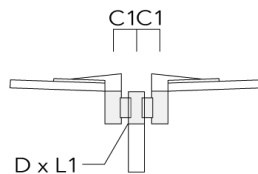

RV2-76 Pole bracket, double	108-0980		147				76 x 100					8.10	147	76	200