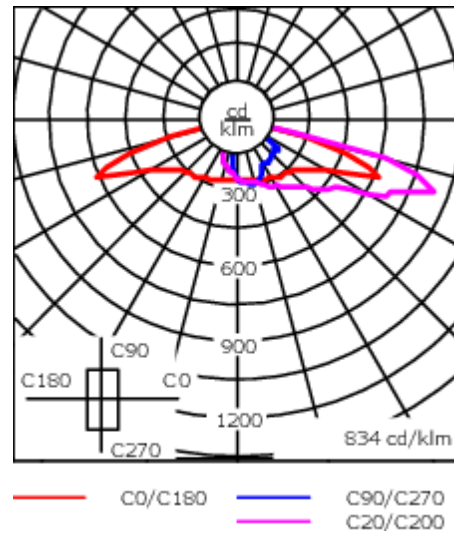

Specifications

Material description

Body	Marine-grade, die-cast aluminium alloy
Lens	RFC™ Reflection Free Contour main lens
Colours	RAL9004 Signal black RAL9007 Grey aluminium RAL7016 Anthracite grey RAL9016 Traffic white
Gasket	Silicone CCG® Controlled Compression Gasket
Fasteners	PCS Polymer Coated Stainless Steel Hardware
Ingress protection	IP66
Impact resistance	IK08
Corrosion resistance	5CE
Windage	0.146 m²

Electrical description

Power supply	220-240V / 50-60 Hz
Driver / Ballast	Integral electronic converter with DALI interface
Power factor	> 0.9

Additional information

Lifetime	Ta=25° L90B10 > 90000h
BUG Rating	Please see individual Spec Sheets for classification of Backlight, Uplight and Glare

WE-EF LIGHTING (Thailand) Co., Ltd.

57 Moo 5, Kingkaew Rd., Bangplee, 10540 Samutprakarn - Phone: +66 2 738 96 20 - Fax: +66 2 738 96 29

<https://we-ef.com/asia>

Subject to technical changes and errors. - Generated on 23/10/2024