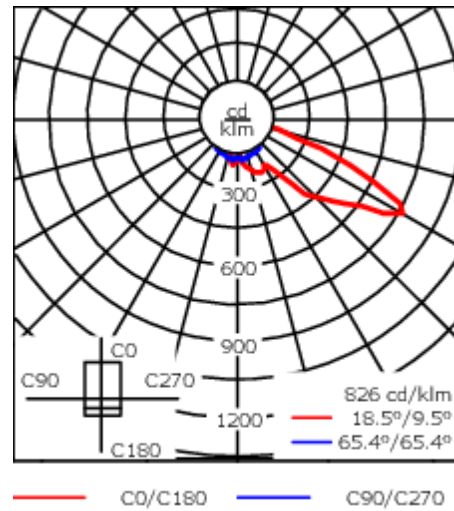

Specifications

Material description

Body	Marine-grade, die-cast aluminium alloy
Lens	RFC™ Reflection Free Contour main lens
Colours	RAL9004 Signal black RAL9007 Grey aluminium RAL7016 Anthracite grey RAL9016 Traffic white
Gasket	Silicone CCG® Controlled Compression Gasket
Fasteners	PCS Polymer Coated Stainless Steel Hardware
Ingress protection	IP66
Impact resistance	IK08
Corrosion resistance	5CE
Windage	0.146 m²

Electrical description

Power supply	220-240V / 50-60 Hz
Driver / Ballast	Integral electronic converter with DALI interface
Power factor	> 0.9

Additional information

Lifetime	Ta=25° L90B10 > 90000h
BUG Rating	Please see individual Spec Sheets for classification of Backlight, Uplight and Glare

WE-EF LIGHTING (Thailand) Co., Ltd.

57 Moo 5, Kingkaew Rd., Bangplee, 10540 Samutprakarn - Phone: +66 2 738 96 20 - Fax: +66 2 738 96 29

<https://we-ef.com/asia>

Subject to technical changes and errors. - Generated on 23/11/2024