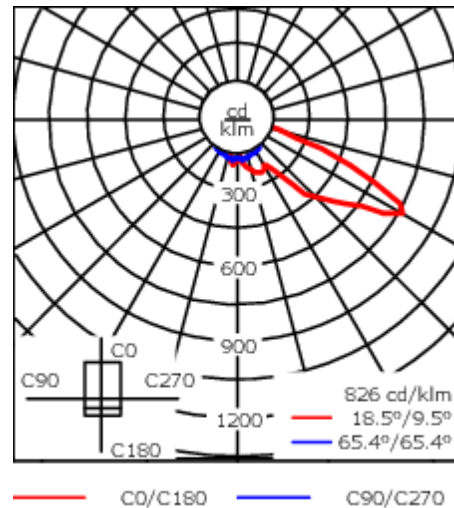

Specifications

Material description

Body	Marine-grade, die-cast aluminium alloy
Lens	RFC™ Reflection Free Contour main lens
Colours	RAL9004 Signal black RAL9007 Grey aluminium RAL7016 Anthracite grey RAL9016 Traffic white
Gasket	Silicone CCG® Controlled Compression Gasket
Fasteners	PCS Polymer Coated Stainless Steel Hardware
Ingress protection	IP66
Impact resistance	IK08
Corrosion resistance	5CE
Windage	0.146 m²

Electrical description

Power supply	220-240V / 50-60 Hz
Driver / Ballast	Integral electronic converter with DALI interface
Power factor	> 0.9

Additional information

Lifetime	Ta=25° L90B10 > 90000h
BUG Rating	Please see individual Spec Sheets for classification of Backlight, Uplight and Glare

WE-EF LIGHTING (Thailand) Co., Ltd.

57 Moo 5, Kingkaew Rd., Bangplee, 10540 Samutprakarn - Phone: +66 2 738 96 20 - Fax: +66 2 738 96 29

<https://we-ef.com/asia>

Subject to technical changes and errors. - Generated on 23/10/2024