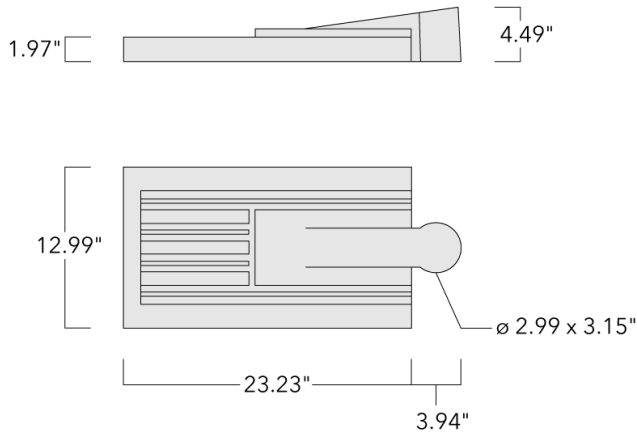

108-0938

VFL540 LED

we-ef

Specifications

Material description

Body	Marine-grade, die-cast aluminium alloy
Lens	PMMA RFC Reflection Contour Lens technology
Colors	 RAL9004 Black RAL9007 Grey Metallic RAL9016 White RAL8019 Dark Bronze
Gasket	Silicone rubber gasket
Fasteners	PCS Polymer Coated Stainless Steel hardware
Ingress protection	IP66
Impact resistance	IK08
Corrosion resistance	5CE
Windage	2.10 ft²

WE-EF LIGHTING USA, LLC

410-D Keystone Drive, 15086 Warrendale, PA 15086 - Phone: +1 724 742 0030

customersupport.usa@we-ef.com - <https://we-ef.com/us>

Subject to technical changes and errors. - Generated on 11/23/2024