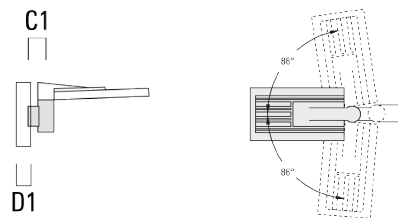

RV5 Pole bracket	108-0982	4.25"				3.0"-9.5"						3.75 lbs	106		200