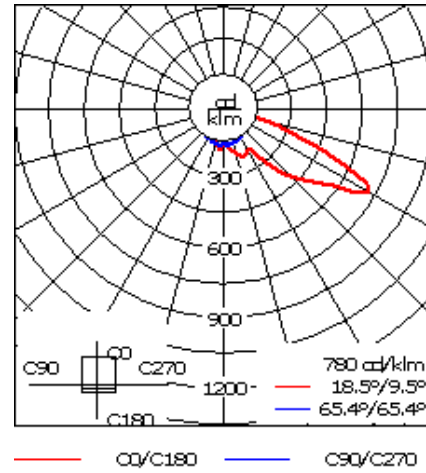

108-0938

we-ef

VFL540 LED

Specifications

Material description

Body	Marine-grade, die-cast aluminium alloy
Lens	PMMA RFC Reflection Contour Lens technology
Colors	 RAL9004 Black RAL9007 Grey Metallic RAL9016 White RAL8019 Dark Bronze
Gasket	Silicone rubber gasket
Fasteners	PCS Polymer Coated Stainless Steel hardware
Ingress protection	IP66
Impact resistance	IK08
Corrosion resistance	5CE
Windage	2.10 ft²

WE-EF LIGHTING USA, LLC

410-D Keystone Drive, 15086 Warrendale, PA 15086 - Phone: +1 724 742 0030

customersupport.usa@we-ef.com - <https://we-ef.com/us>

Subject to technical changes and errors. - Generated on 10/23/2024