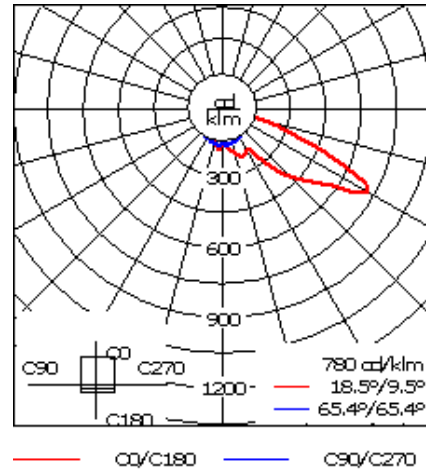

108-0938

VFL540 LED

we-ef

Specifications

Material description

Body	Marine-grade, die-cast aluminium alloy
Lens	PMMA RFC Reflection Contour Lens technology
Colors	 RAL9004 Black RAL9007 Grey Metallic RAL9016 White RAL8019 Dark Bronze
Gasket	Silicone rubber gasket
Fasteners	PCS Polymer Coated Stainless Steel hardware
Ingress protection	IP66
Impact resistance	IK08
Corrosion resistance	5CE
Windage	2.10 ft²

WE-EF LIGHTING USA, LLC

410-D Keystone Drive, 15086 Warrendale, PA 15086 - Phone: +1 724 742 0030

customersupport.usa@we-ef.com - <https://we-ef.com/us>

Subject to technical changes and errors. - Generated on 11/23/2024