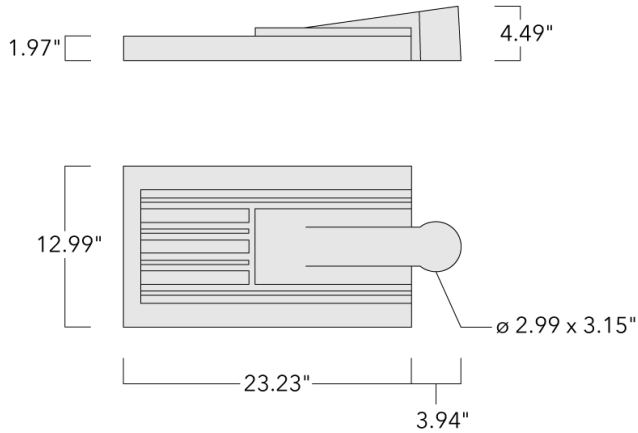

108-0938

we-ef

VFL540 LED

Specifications

Material description

Body	Marine-grade, die-cast aluminium alloy
Lens	PMMA RFC Reflection Contour Lens technology
Colors	 RAL9004 Black RAL9007 Grey Metallic RAL9016 White RAL8019 Dark Bronze
Gasket	Silicone rubber gasket
Fasteners	PCS Polymer Coated Stainless Steel hardware
Ingress protection	IP66
Impact resistance	IK08
Corrosion resistance	5CE
Windage	2.10 ft²

WE-EF LIGHTING USA, LLC

410-D Keystone Drive, 15086 Warrendale, PA 15086 - Phone: +1 724 742 0030

customersupport.usa@we-ef.com - <https://we-ef.com/us>

Subject to technical changes and errors. - Generated on 10/23/2024