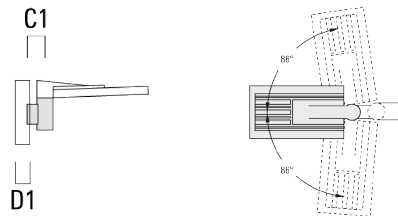

WE-EF LIGHTING USA, LLC

410-D Keystone Drive, 15086 Warrendale, PA 15086 - Phone: +1 724 742 0030

customersupport.usa@we-ef.com - <https://we-ef.com/us>

Subject to technical changes and errors. - Generated on 10/23/2024