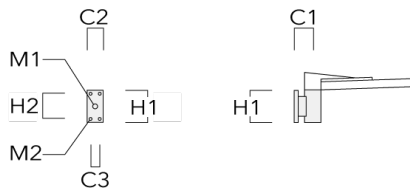

108-0938

we-ef

VFL540 LED

Mounting Accessories

Wall and pole brackets RV

Description	Part ID	Additional information	C1	C2	C3	D1	D × L1	H1	H2	M1	M2	Weight (lb)	C	D	H
RVO Wall bracket	108-0979	RVO Wall bracket		4.25"	3.94"	2.36"		7.87"	6.3"	1.5"	0.47"	4.41	108		