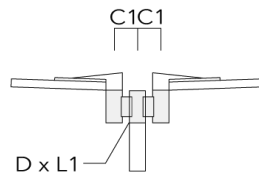

Mounting Accessories

Wall and pole brackets RV

| Description | Part ID | Additional information | C1 | C2 | C3 | D1 | D × L1 | H1 | H2 | M1 | M2 | Weight (lb) | C | D | H | |
|------------------|----------|------------------------|----|-------|-------|-------|--------|-------|------|------|-------|-------------|-----|---|---|--|
| RVO Wall bracket | 108-0979 | RVO Wall bracket | | 4.25" | 3.94" | 2.36" | | 7.87" | 6.3" | 1.5" | 0.47" | 4.41 | 108 | | | |

| Description | Part ID | Additional information | C1 | C2 | C3 | D1 | D × L1 | H1 | H2 | M1 | M2 | Weight (lb) | C | D | H |
|-----------------------------|----------|------------------------|----|----|----|----|--------|----|----|----|----|-------------|-----|----|-----|
| RV2-76 Pole bracket, double | 108-0980 | 5.79 | | | | | 3 x 4 | | | | | 10.58 | 147 | 76 | 200 |