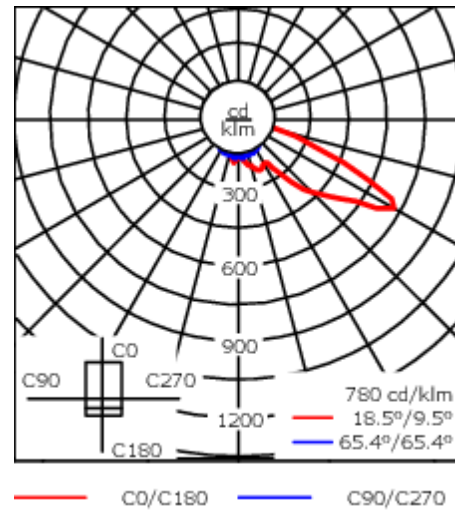

Specifications

Material description

Body	Marine-grade, die-cast aluminium alloy
Lens	RFC™ Reflection Free Contour main lens
Colours	RAL9004 Signal black RAL9007 Grey aluminium RAL7016 Anthracite grey RAL9016 Traffic white
Gasket	Silicone CCG® Controlled Compression Gasket
Fasteners	PCS Polymer Coated Stainless Steel Hardware
Ingress protection	IP66
Impact resistance	IK08
Corrosion resistance	5CE
Windage	0.146 m²

Electrical description

Power supply	220-240V / 50-60 Hz
Driver / Ballast	Integral electronic converter with DALI interface
Power factor	> 0.9

Additional information

Lifetime	Ta=25° L90B10 > 90000h
BUG Rating	Please see individual Spec Sheets for classification of Backlight, Uplight and Glare

WE-EF LIGHTING (Thailand) Co., Ltd.

57 Moo 5, Kingkaew Rd., Bangplee, 10540 Samutprakarn - Phone: +66 2 738 96 20 - Fax: +66 2 738 96 29

<https://we-ef.com/asia>

Subject to technical changes and errors. - Generated on 23/10/2024