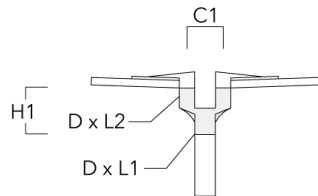

108-0941

VFL540 LED

we-ef

Description	Part ID	C1	D × L1	D × L2	H1	Weight (kg)
AKV2-76	300-0053	180	76x100	76x80	235	1.50

WE-EF LIGHTING (Thailand) Co., Ltd.

57 Moo 5, Kingkaew Rd., Bangplee, 10540 Samutprakarn - Phone: +66 2 738 96 20 - Fax: +66 2 738 96 29

<https://we-ef.com/asia>

Subject to technical changes and errors. - Generated on 23/10/2024