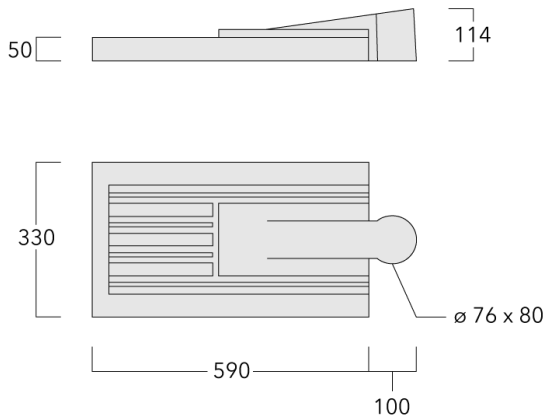

Specifications

Material description

Body	Marine-grade, die-cast aluminium alloy
Lens	RFC™ Reflection Free Contour main lens
Colours	RAL9004 Signal black RAL9007 Grey aluminium RAL7016 Anthracite grey RAL9016 Traffic white
Gasket	Silicone CCG® Controlled Compression Gasket
Fasteners	PCS Polymer Coated Stainless Steel Hardware
Ingress protection	IP66
Impact resistance	IK08
Corrosion resistance	5CE
Windage	0.146 m²

Electrical description

Power supply	220-240V / 50-60 Hz
Driver / Ballast	Integral electronic converter with DALI interface
Power factor	> 0.9

Additional information

Lifetime	Ta=25° L90B10 > 90000h
BUG Rating	Please see individual Spec Sheets for classification of Backlight, Uplight and Glare

WE-EF LIGHTING (Thailand) Co., Ltd.

57 Moo 5, Kingkaew Rd., Bangplee, 10540 Samutprakarn - Phone: +66 2 738 96 20 - Fax: +66 2 738 96 29

<https://we-ef.com/asia>

Subject to technical changes and errors. - Generated on 23/10/2024