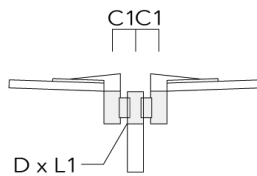

<https://we-ef.com/asia>

Subject to technical changes and errors. - Generated on 23/11/2024

Mounting Accessories

Wall and pole brackets RV

Description	Part ID	Additional information	C1	C2	C3	D1	D × L1	H1	H2	M1	M2	Weight (kg)	C	D	H
RV0 Wall bracket	108-0979-AP	RV0 Wall bracket	108	100	45			200	160	40	12	2.80	108		

RV2-76 Pole bracket, double	108-0980		147				76 x 100					8.10	147	76	200
-----------------------------	----------	--	-----	--	--	--	----------	--	--	--	--	------	-----	----	-----

Description	Part ID	Additional information	C1	C2	C3	D1	D × L1	H1	H2	M1	M2	Weight (kg)	C	D	H
RV2-60 Pole bracket, double	108-0981	147					60 x 100					8.50	147	60	200