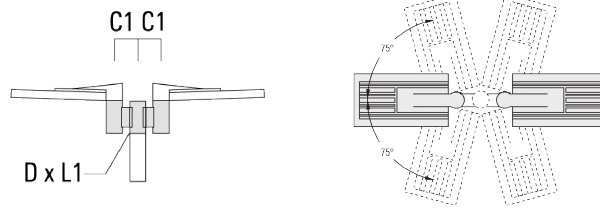

<https://we-ef.com/asia>

Subject to technical changes and errors. - Generated on 23/11/2024

Mounting Accessories

Wall and pole brackets RV

Description	Part ID	Additional information	C1	C2	C3	D1	D × L1	H1	H2	M1	M2	Weight (kg)	C	D	H
RV0 Wall bracket	108-0979-AP	RV0 Wall bracket	108	100	45			200	160	40	12	2.80	108		

RV2-76 Pole bracket, double	108-0980		147				76 x 100					8.10	147	76	200
-----------------------------	----------	--	-----	--	--	--	----------	--	--	--	--	------	-----	----	-----

Description	Part ID	Additional information	C1	C2	C3	D1	D × L1	H1	H2	M1	M2	Weight (kg)	C	D	H
RV2-60 Pole bracket, double	108-0981	147					60 x 100					8.50	147	60	200