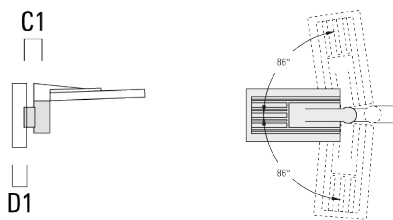

RV5 Pole bracket	108-0982	108				76-240						2.30	106	200