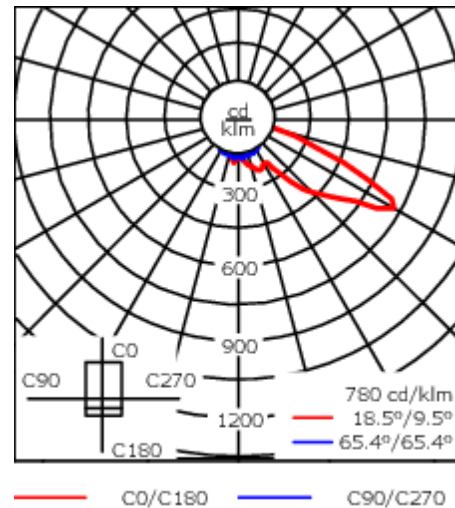

Specifications

Material description

Body	Marine-grade, die-cast aluminium alloy
Lens	RFC™ Reflection Free Contour main lens
Colours	RAL9004 Signal black RAL9007 Grey aluminium RAL7016 Anthracite grey RAL9016 Traffic white
Gasket	Silicone CCG® Controlled Compression Gasket
Fasteners	PCS Polymer Coated Stainless Steel Hardware
Ingress protection	IP66
Impact resistance	IK08
Corrosion resistance	5CE
Windage	0.146 m²

Electrical description

Power supply	220-240V / 50-60 Hz
Driver / Ballast	Integral electronic converter with DALI interface
Power factor	> 0.9

Additional information

Lifetime	Ta=25° L90B10 > 90000h
BUG Rating	Please see individual Spec Sheets for classification of Backlight, Uplight and Glare

WE-EF LIGHTING (Thailand) Co., Ltd.

57 Moo 5, Kingkaew Rd., Bangplee, 10540 Samutprakarn - Phone: +66 2 738 96 20 - Fax: +66 2 738 96 29

<https://we-ef.com/asia>

Subject to technical changes and errors. - Generated on 23/10/2024