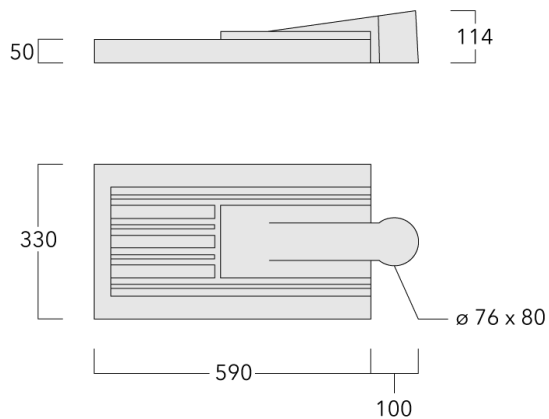

Specifications

Material description

Body	Marine-grade, die-cast aluminium alloy
Lens	RFC™ Reflection Free Contour main lens
Colours	RAL9004 Signal black RAL9007 Grey aluminium RAL7016 Anthracite grey RAL9016 Traffic white
Gasket	Silicone CCG® Controlled Compression Gasket
Fasteners	PCS Polymer Coated Stainless Steel Hardware
Ingress protection	IP66
Impact resistance	IK08
Corrosion resistance	5CE
Windage	0.146 m²

Electrical description

Power supply	220-240V / 50-60 Hz
Driver / Ballast	Integral electronic converter with DALI interface
Power factor	> 0.9

Additional information

Lifetime	Ta=25° L90B10 > 90000h
BUG Rating	Please see individual Spec Sheets for classification of Backlight, Uplight and Glare

WE-EF LIGHTING (Thailand) Co., Ltd.

57 Moo 5, Kingkaew Rd., Bangplee, 10540 Samutprakarn - Phone: +66 2 738 96 20 - Fax: +66 2 738 96 29

<https://we-ef.com/asia>

Subject to technical changes and errors. - Generated on 23/11/2024