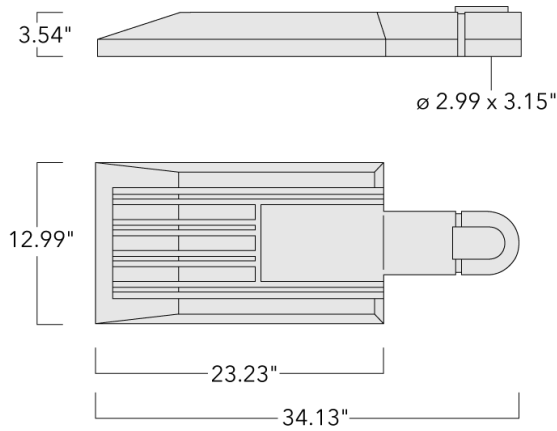

108-0952

PFL540 LED

we-ef

Specifications

Material description

Body	Marine-grade die-cast aluminium alloy
Lens	PMMA RFC Reflection Contuor Lens technology
Colors	 RAL9004 Black RAL9007 Grey Metallic RAL9016 White RAL8019 Dark Bronze
Gasket	Silicone rubber gasket
Fasteners	PCS Polymer Coated Stainless Steel hardware
Ingress protection	IP66
Impact resistance	IK08
Corrosion resistance	5CE
Windage	0.5

WE-EF LIGHTING USA, LLC

410-D Keystone Drive, 15086 Warrendale, PA 15086 - Phone: +1 724 742 0030

customersupport.usa@we-ef.com - <https://we-ef.com/us>

Subject to technical changes and errors. - Generated on 11/23/2024