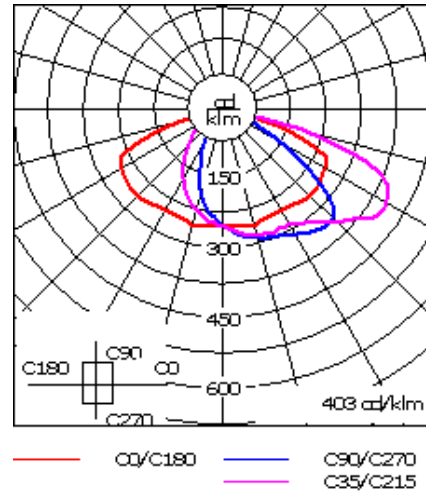

108-0952

PFL540 LED

we-ef

Specifications

Material description

Body	Marine-grade die-cast aluminium alloy
Lens	PMMA RFC Reflection Contuor Lens technology
Colors	 RAL9004 Black RAL9007 Grey Metallic RAL9016 White RAL8019 Dark Bronze
Gasket	Silicone rubber gasket
Fasteners	PCS Polymer Coated Stainless Steel hardware
Ingress protection	IP66
Impact resistance	IK08
Corrosion resistance	5CE
Windage	0.5

WE-EF LIGHTING USA, LLC

410-D Keystone Drive, 15086 Warrendale, PA 15086 - Phone: +1 724 742 0030

customersupport.usa@we-ef.com - <https://we-ef.com/us>

Subject to technical changes and errors. - Generated on 11/23/2024