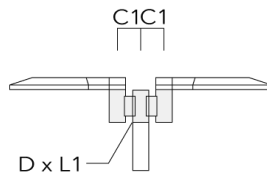

108-0952

PFL540 LED

we-ef

Description	Part ID	Additional information	C1	C2	C3	D1	D x L1	H1	H2	L	M1	M2	Weight (lb)	C	D	H
RV2-76 Pole bracket, double	108-0980	5.79					3 x 4			2.99			10.58	147	76	200

RV5 Pole bracket	108-0982	4.25"					3.0"-9.5"						3.75 lbs	106		200