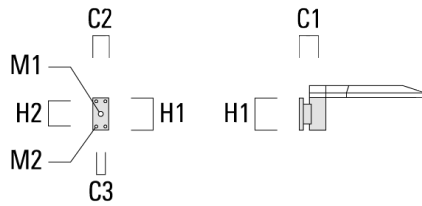

Mounting Accessories

Wall and pole brackets RV

Description	Part ID	Additional information	C1	C2	C3	D1	D × L1	H1	H2	L	M1	M2	Weight (lb)	C	D	H
RVO Wall bracket	108-0979	RVO Wall bracket		4.25"	3.94"	2.36"		7.87"	6.3"		1.5"	0.47"	4.41		108	