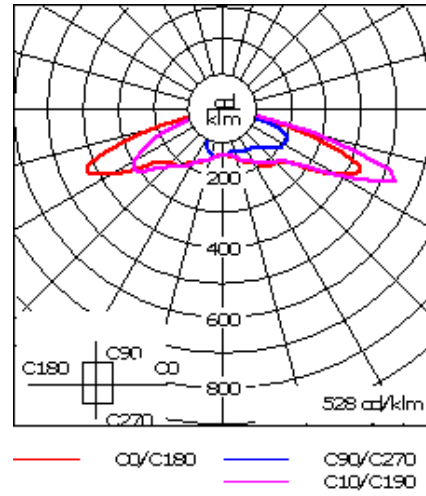

108-0956

PFL540 LED

we-ef

Specifications

Material description

Body	Marine-grade die-cast aluminium alloy
Lens	PMMA RFC Reflection Contuor Lens technology
Colors	RAL9004 Black RAL9007 Grey Metallic RAL9016 White RAL8019 Dark Bronze
Gasket	Silicone rubber gasket
Fasteners	PCS Polymer Coated Stainless Steel hardware
Ingress protection	IP66
Impact resistance	IK08
Corrosion resistance	5CE
Windage	0.5

WE-EF LIGHTING USA, LLC

410-D Keystone Drive, 15086 Warrendale, PA 15086 - Phone: +1 724 742 0030

customersupport.usa@we-ef.com - <https://we-ef.com/us>

Subject to technical changes and errors. - Generated on 11/23/2024