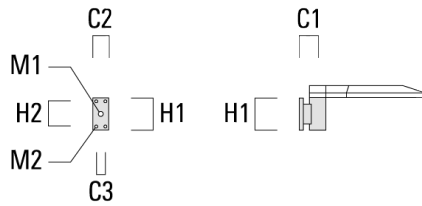

**Mounting Accessories**

**Wall and pole brackets RV**

Description	Part ID	Additional information	C1	C2	C3	D1	D × L1	H1	H2	L	M1	M2	Weight (lb)	C	D	H
RVO Wall bracket	108-0979	RVO Wall bracket		4.25"	3.94"	2.36"		7.87"	6.3"		1.5"	0.47"	4.41		108	