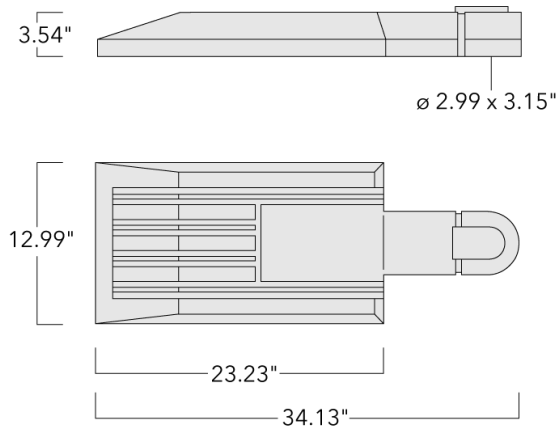

108-0956

PFL540 LED

we-ef

Specifications

Material description

Body	Marine-grade die-cast aluminium alloy
Lens	PMMA RFC Reflection Contuor Lens technology
Colors	RAL9004 Black RAL9007 Grey Metallic RAL9016 White RAL8019 Dark Bronze
Gasket	Silicone rubber gasket
Fasteners	PCS Polymer Coated Stainless Steel hardware
Ingress protection	IP66
Impact resistance	IK08
Corrosion resistance	5CE
Windage	0.5

WE-EF LIGHTING USA, LLC

410-D Keystone Drive, 15086 Warrendale, PA 15086 - Phone: +1 724 742 0030

customersupport.usa@we-ef.com - <https://we-ef.com/us>

Subject to technical changes and errors. - Generated on 11/23/2024