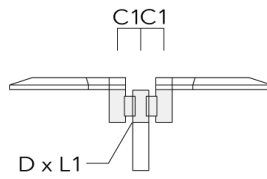

108-0956

we-ef

PFL540 LED

Description	Part ID	Additional information	C1	C2	C3	D1	D x L1	H1	H2	L	M1	M2	Weight (lb)	C	D	H
RV2-76 Pole bracket, double	108-0980	5.79					3 x 4			2.99			10.58	147	76	200

RV5 Pole bracket	108-0982	4.25"					3.0"-9.5"						3.75 lbs	106		200