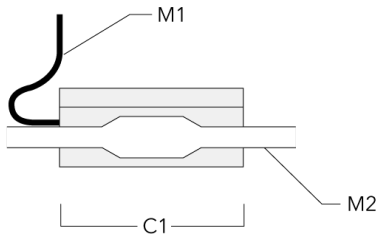

Specifications

Material description

Body	Luminaire body constructed of deep drawn stainless steel. Outer housing composite material.
Lens	5/8" thick clear tempered glass lens. Max. load 5000kg/11,000 lbs.
Colors	 Stainless Steel
Gasket	Silicone rubber gasket
Fasteners	PCS polymer coated stainless steel
Ingress protection	IP69K - HIGHEST PROTECTION RATING AVAILABLE
Impact resistance	IK10+
Corrosion resistance	5CE

185-2659

ETC130-GB LED

we-ef

Electrical Accessories

Sealable junction box

Description	Part ID	C1	M1	M2
Sealable junction box SJB 130	185-1624	5.75	Ø 0.39	Ø 0.47 - 0.75

WE-EF LIGHTING USA, LLC

410-D Keystone Drive, 15086 Warrendale, PA 15086 - Phone: +1 724 742 0030
customersupport.usa@we-ef.com - <https://we-ef.com/us>

Subject to technical changes and errors. - Generated on 11/23/2024

Optical Accessories

Linear spread lens

Description	Part ID	Additional information	C1
IO-180 ETC130/330-GB LED	185-2632		3.94

IO-180-DAC120-LED	134-2000	Broadens light distribution in one plane only. Ideally suitable for [M][VN][VNS]. Does not fit in combination with [W] lens. A maximum of one internal optical accessory. Internal component, factory installed.	4.05
-------------------	----------	---	------