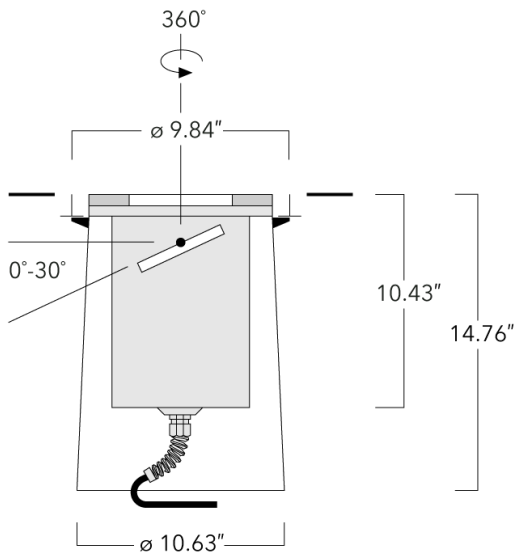

Description

IP69K. Class I. IK10+. Stainless steel construction. PCS hardware. Optional with Anti-Slip ceramic Coating ASC to DIN 51130 (Trip Classification 10) available on request. Silicone CCG® Controlled Compression Gasket. Safety glass lens; max load 5.5 tons (11,000 lbs). Luminaire can be driven over at low speed. Cable gland with spiral cable bending protection. Factory-sealed termination chamber complete with cable gland and 3 ft of flexible PVC-free, gel-impregnated anti-wicking cable. CAD-optimized optics for superior illumination and glare control. Integral driver in thermally separated compartment. OLC® One LED Concept. Factory-installed LED circuit board. 0-10V Dimming comes standard with luminaire. Gimbal mounted, 360° rotatable and 30° tiltable. 'No tool' removable gear/lens tray.

Example: XXX-XXXX-9004 (Black)
+ XXX-XXXX (Accessory 1)

Weight	18.20 lb
Light distribution	symmetric, wide beam [W]
Light source	LED-12/18W / 500 mA - 4000 K
CRI	80
Power supply	electronic gear
LEDs	12
Rated input power	21 W

Specifications

Material description

Body	Luminaire body constructed of deep drawn stainless steel. Outer housing composite material.
Lens	5/8" thick clear tempered glass lens. Max. load 5000kg/11,000 lbs.
Colors	 Stainless Steel
Gasket	Silicone rubber gasket
Fasteners	PCS polymer coated stainless steel
Ingress protection	IP69K - HIGHEST PROTECTION RATING AVAILABLE
Impact resistance	IK10+
Corrosion resistance	5CE