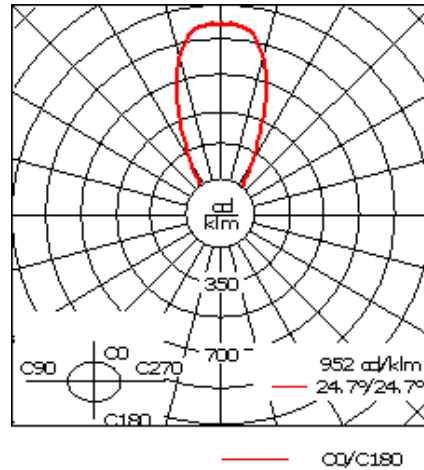

Example: XXX-XXXX-9004 (Black)
+ XXX-XXXX (Accessory 1)

Weight	18.20 lb
Light distribution	symmetric, wide beam [W]
Light source	LED-12/18W / 500 mA - 4000 K
CRI	80
Power supply	electronic gear
LEDs	12
Rated input power	21 W

Nominal Lumen (lm)

LED Lumen	230
Total Lumen	2760
Tj	85

Rated lumens (lm)

LED Lumen	173.9
Total Lumen	2086.6
Ta	25

WE-EF LIGHTING USA, LLC

410-D Keystone Drive, 15086 Warrendale, PA 15086 - Phone: +1 724 742 0030
customersupport.usa@we-ef.com - <https://we-ef.com/us>
Subject to technical changes and errors. - Generated on 11/23/2024