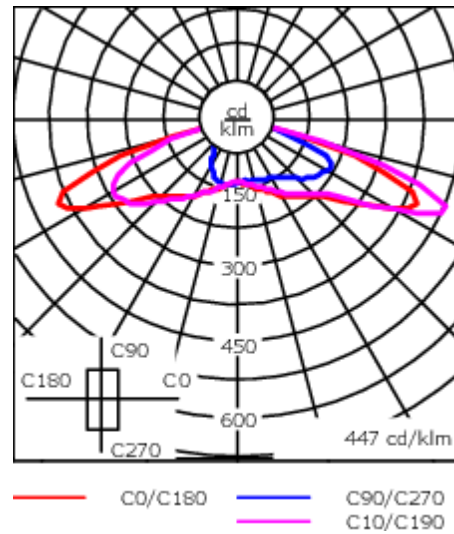

Spécifications

Description du matériel

Corps	Corps en fonte d'aluminium, visserie inox avec traitement PCS
Lentille	Lentille LED en PMMA, technologie OLC® - Vasque polycarbonate technologie RFC®
Couleurs	 RAL9004 Noir de sécurité RAL9007 Aluminium gris RAL7016 Gris anthracite RAL9016 Blanc signalisation
Joint	Joint silicone CCG®
Visserie	PCS Inox avec recouvrement polymère
IP	IP66
IK	IK08
Protection contre la corrosion	5CE
Surface exposée au vent	0.23

Description électrique

Alimentation électrique	220-240V / 50-60 Hz
Driver	Driver électronique. DALI
Power factor	> 0.9

WE-EF Switzerland AG

Himmelrichstrasse 6, 6003 Luzern - Téléphone: +41 22 752 49 94

info.switzerland@we-ef.com - <https://we-ef.com/ch_fr>

Sous réserve de modifications techniques et d'erreurs. - Généré le 23/11/2024