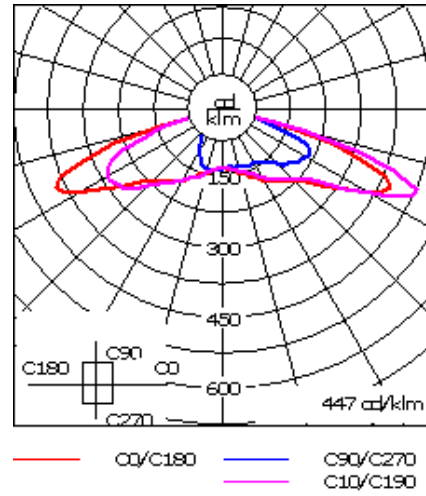

108-0959

PFL540 LED

we-ef

Specifications

Material description

Body	Marine-grade die-cast aluminium alloy
Lens	PMMA RFC Reflection Contour Lens technology
Colors	 RAL9004 Black RAL9007 Grey Metallic RAL9016 White RAL8019 Dark Bronze
Gasket	Silicone rubber gasket
Fasteners	PCS Polymer Coated Stainless Steel hardware
Ingress protection	IP66
Impact resistance	IK08
Corrosion resistance	5CE
Windage	0.5

WE-EF LIGHTING USA, LLC

410-D Keystone Drive, 15086 Warrendale, PA 15086 - Phone: +1 724 742 0030

customersupport.usa@we-ef.com - <https://we-ef.com/us>

Subject to technical changes and errors. - Generated on 11/23/2024