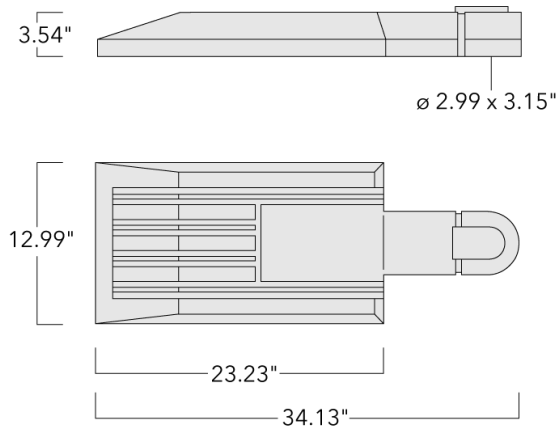

108-0959

PFL540 LED

we-ef

Specifications

Material description

Body	Marine-grade die-cast aluminium alloy
Lens	PMMA RFC Reflection Contour Lens technology
Colors	 RAL9004 Black RAL9007 Grey Metallic RAL9016 White RAL8019 Dark Bronze
Gasket	Silicone rubber gasket
Fasteners	PCS Polymer Coated Stainless Steel hardware
Ingress protection	IP66
Impact resistance	IK08
Corrosion resistance	5CE
Windage	0.5

WE-EF LIGHTING USA, LLC

410-D Keystone Drive, 15086 Warrendale, PA 15086 - Phone: +1 724 742 0030

customersupport.usa@we-ef.com - <https://we-ef.com/us>

Subject to technical changes and errors. - Generated on 11/23/2024