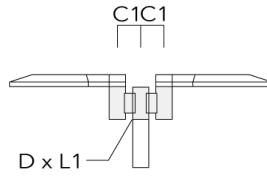

108-0960

PFL540 LED

Description	Part ID	Additional information	C1	C2	C3	D1	D × L1	H1	H2	L	M1	M2	Weight (lb)	C	D	H
RV2-76 Pole bracket, double	108-0980	5.79					3 x 4			2.99			10.58	147	76	200

RV5 Pole bracket	108-0982	4.25"					3.0"-9.5"						3.75 lbs	106		200