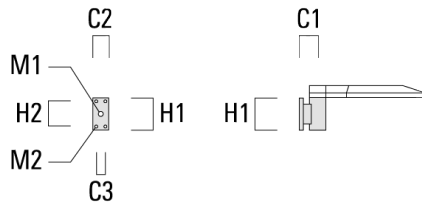

Mounting Accessories

Wall and pole brackets RV

| Description | Part ID | Additional information | C1 | C2 | C3 | D1 | D × L1 | H1 | H2 | L | M1 | M2 | Weight (lb) | C | D | H |
|------------------|----------|------------------------|----|-------|-------|-------|--------|-------|------|---|------|-------|-------------|-----|---|---|
| RVO Wall bracket | 108-0979 | RVO Wall bracket | | 4.25" | 3.94" | 2.36" | | 7.87" | 6.3" | | 1.5" | 0.47" | 4.41 | 108 | | |