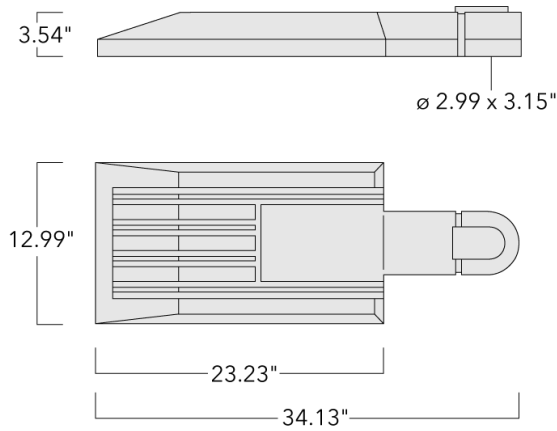

108-0960

PFL540 LED

we-ef

Specifications

Material description

Body	Marine-grade die-cast aluminium alloy
Lens	PMMA RFC Reflection Contour Lens technology
Colors	 RAL9004 Black RAL9007 Grey Metallic RAL9016 White RAL8019 Dark Bronze
Gasket	Silicone rubber gasket
Fasteners	PCS Polymer Coated Stainless Steel hardware
Ingress protection	IP66
Impact resistance	IK08
Corrosion resistance	5CE
Windage	0.5

WE-EF LIGHTING USA, LLC

410-D Keystone Drive, 15086 Warrendale, PA 15086 - Phone: +1 724 742 0030

customersupport.usa@we-ef.com - <https://we-ef.com/us>

Subject to technical changes and errors. - Generated on 11/23/2024