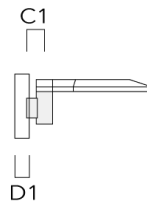

WE-EF LIGHTING USA, LLC

410-D Keystone Drive, 15086 Warrendale, PA 15086 - Phone: +1 724 742 0030
customersupport.usa@we-ef.com - <https://we-ef.com/us>
Subject to technical changes and errors. - Generated on 11/23/2024