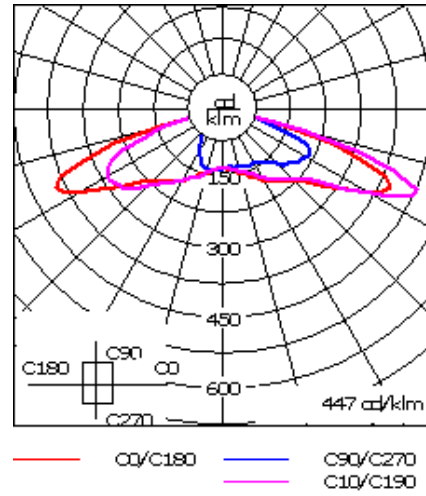

108-0960

PFL540 LED

we-ef

Specifications

Material description

Body	Marine-grade die-cast aluminium alloy
Lens	PMMA RFC Reflection Contour Lens technology
Colors	 RAL9004 Black RAL9007 Grey Metallic RAL9016 White RAL8019 Dark Bronze
Gasket	Silicone rubber gasket
Fasteners	PCS Polymer Coated Stainless Steel hardware
Ingress protection	IP66
Impact resistance	IK08
Corrosion resistance	5CE
Windage	0.5

WE-EF LIGHTING USA, LLC

410-D Keystone Drive, 15086 Warrendale, PA 15086 - Phone: +1 724 742 0030

customersupport.usa@we-ef.com - <https://we-ef.com/us>

Subject to technical changes and errors. - Generated on 11/23/2024