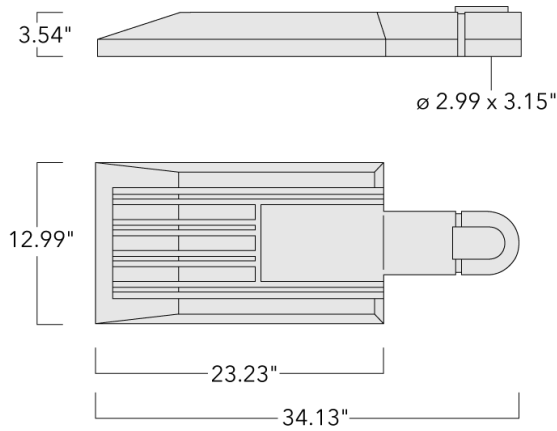

108-0961

PFL540 LED

we-ef

Specifications

Material description

Body	Marine-grade die-cast aluminium alloy
Lens	PMMA RFC Reflection Contour Lens technology
Colors	 RAL9004 Black RAL9007 Grey Metallic RAL9016 White RAL8019 Dark Bronze
Gasket	Silicone rubber gasket
Fasteners	PCS Polymer Coated Stainless Steel hardware
Ingress protection	IP66
Impact resistance	IK08
Corrosion resistance	5CE
Windage	0.5

WE-EF LIGHTING USA, LLC

410-D Keystone Drive, 15086 Warrendale, PA 15086 - Phone: +1 724 742 0030

customersupport.usa@we-ef.com - <https://we-ef.com/us>

Subject to technical changes and errors. - Generated on 11/23/2024