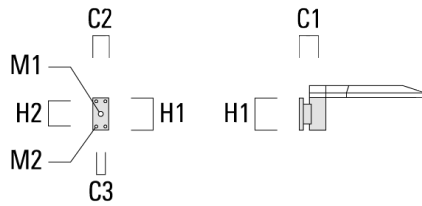

108-0961

PFL540 LED

we-ef

Mounting Accessories

Wall and pole brackets RV

Description	Part ID	Additional information	C1	C2	C3	D1	D × L1	H1	H2	L	M1	M2	Weight (lb)	C	D	H
RVO Wall bracket	108-0979	RVO Wall bracket		4.25"	3.94"	2.36"		7.87"	6.3"		1.5"	0.47"	4.41		108	

WE-EF LIGHTING USA, LLC

410-D Keystone Drive, 15086 Warrendale, PA 15086 - Phone: +1 724 742 0030
customersupport.usa@we-ef.com - <https://we-ef.com/us>

Subject to technical changes and errors. - Generated on 11/23/2024