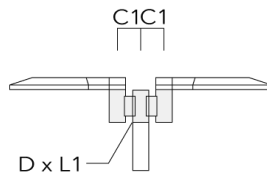

108-0961

we-ef

PFL540 LED

Description	Part ID	Additional information	C1	C2	C3	D1	D x L1	H1	H2	L	M1	M2	Weight (lb)	C	D	H
RV2-76 Pole bracket, double	108-0980	5.79					3 x 4			2.99			10.58	147	76	200

RV5 Pole bracket	108-0982	4.25"					3.0"-9.5"						3.75 lbs	106		200