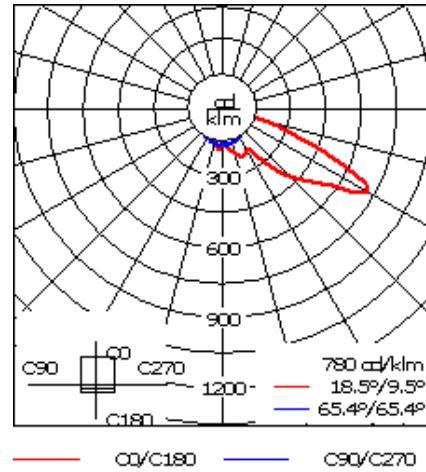

108-0961

PFL540 LED

we-ef

Specifications

Material description

Body	Marine-grade die-cast aluminium alloy
Lens	PMMA RFC Reflection Contour Lens technology
Colors	 RAL9004 Black RAL9007 Grey Metallic RAL9016 White RAL8019 Dark Bronze
Gasket	Silicone rubber gasket
Fasteners	PCS Polymer Coated Stainless Steel hardware
Ingress protection	IP66
Impact resistance	IK08
Corrosion resistance	5CE
Windage	0.5

WE-EF LIGHTING USA, LLC

410-D Keystone Drive, 15086 Warrendale, PA 15086 - Phone: +1 724 742 0030

customersupport.usa@we-ef.com - <https://we-ef.com/us>

Subject to technical changes and errors. - Generated on 11/23/2024