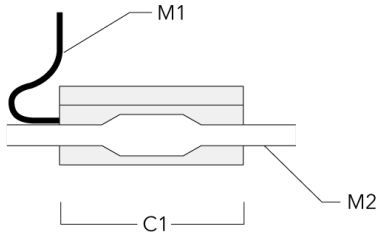

### Material description

Body	Luminaire body constructed of deep drawn stainless steel. Outer housing composite material.
Lens	5/8" thick clear tempered glass lens. Max. load 5 tonnes.
Colors	 Stainless Steel
Gasket	Silicone rubber gasket
Fasteners	PCS polymer coated stainless steel
Ingress protection	IP69K - HIGHEST PROTECTION RATING AVAILABLE
Impact resistance	IK10+
Corrosion resistance	5CE

### Sealable junction box

Description	Part ID	C1	M1	M2
Sealable junction box SJB 130	185-1624	5.75	Ø 0.39	Ø 0.47 - 0.75

185-2692+185-2632

**we-ef**

ETC330-GB LED