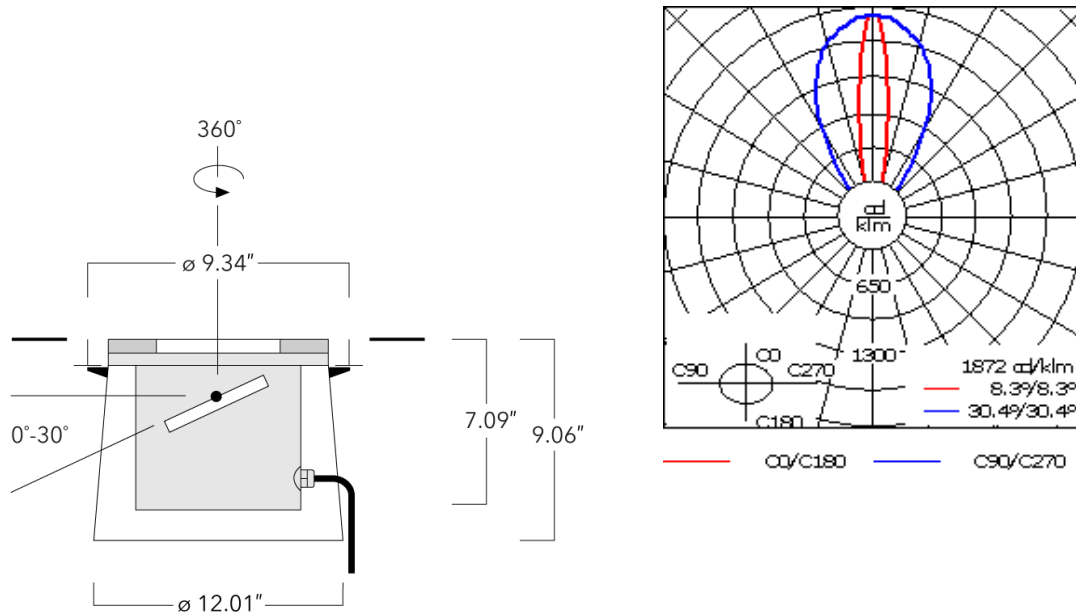

Specifications

Material description

Body	Luminaire body constructed of deep drawn stainless steel. Outer housing composite material.
Lens	5/8" thick clear tempered glass lens. Max. load 5 tonnes.
Colors	Stainless Steel
Gasket	Silicone rubber gasket
Fasteners	PCS polymer coated stainless steel
Ingress protection	IP69K - HIGHEST PROTECTION RATING AVAILABLE
Impact resistance	IK10+
Corrosion resistance	5CE

Electrical description

Power supply	Integral [ECG] electronic driver 120V-277V. 0-10V dimmable, to be specified with order.
Driver / Ballast	Integral EC electronic converter
Termination	Factory sealed termination chamber
Power factor	> 0.9

WE-EF LIGHTING USA, LLC

410-D Keystone Drive, 15086 Warrendale, PA 15086 - Phone: +1 724 742 0030

customersupport.usa@we-ef.com - <https://we-ef.com/us>

Subject to technical changes and errors. - Generated on 11/23/2024