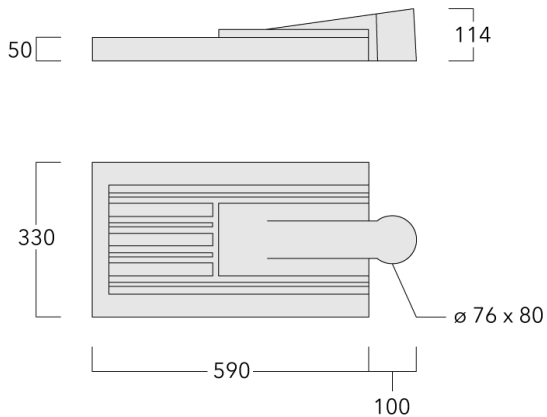

Specifications

Material description

Body	Marine-grade, die-cast aluminium alloy
Lens	RFC™ Reflection Free Contour main lens
Colours	RAL9004 Signal black RAL9007 Grey aluminium RAL7016 Anthracite grey RAL9016 Traffic white
Gasket	Silicone CCG® Controlled Compression Gasket
Fasteners	PCS Polymer Coated Stainless Steel Hardware
Ingress protection	IP66
Impact resistance	IK08
Corrosion resistance	5CE
Windage	0.146 m²

Electrical description

Power supply	220-240V / 50-60 Hz
Driver / Ballast	Integral electronic converter with DALI interface
Power factor	> 0.9

Additional information

Lifetime	Ta=25° L90B10 > 90000h
BUG Rating	Please see individual Spec Sheets for classification of Backlight, Uplight and Glare

WE-EF LIGHTING (Thailand) Co., Ltd.

57 Moo 5, Kingkaew Rd., Bangplee, 10540 Samutprakarn - Phone: +66 2 738 96 20 - Fax: +66 2 738 96 29

<https://we-ef.com/asia>

Subject to technical changes and errors. - Generated on 23/11/2024