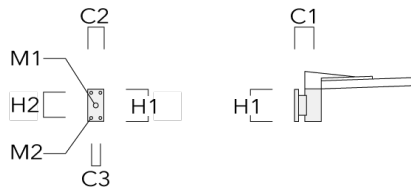

<https://we-ef.com/asia>

Subject to technical changes and errors. - Generated on 23/11/2024

Mounting Accessories

Wall and pole brackets RV

| Description | Part ID | Additional information | C1 | C2 | C3 | D1 | D × L1 | H1 | H2 | M1 | M2 | Weight (kg) | C | D | H |
|------------------|-------------|------------------------|-----|-----|----|----|--------|-----|-----|----|----|-------------|-----|---|---|
| RV0 Wall bracket | 108-0979-AP | RV0 Wall bracket | 108 | 100 | 45 | | | 200 | 160 | 40 | 12 | 2.80 | 108 | | |