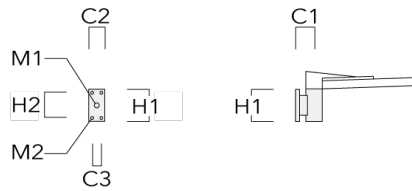

Mounting Accessories

Wall and pole brackets RV

Description	Part ID	Additional information	C1	C2	C3	D1	D × L1	H1	H2	M1	M2	Weight (kg)	C	D	H
RV0 Wall bracket	108-0979-AP	RV0 Wall bracket	108	100	45			200	160	40	12	2.80	108		