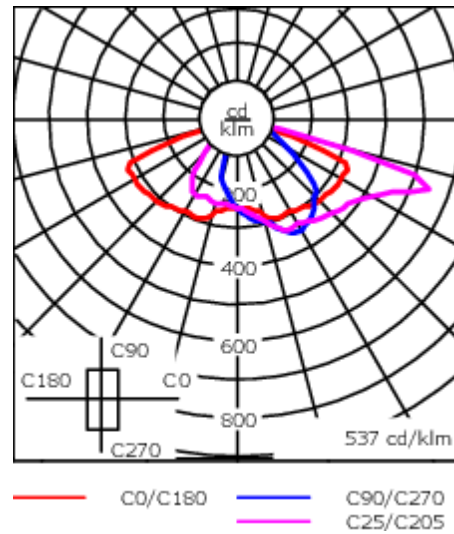

Specifications

Material description

Body	Marine-grade, die-cast aluminium alloy
Lens	RFC™ Reflection Free Contour main lens
Colours	RAL9004 Signal black RAL9007 Grey aluminium RAL7016 Anthracite grey RAL9016 Traffic white
Gasket	Silicone CCG® Controlled Compression Gasket
Fasteners	PCS Polymer Coated Stainless Steel Hardware
Ingress protection	IP66
Impact resistance	IK08
Corrosion resistance	5CE
Windage	0.146 m²

Electrical description

Power supply	220-240V / 50-60 Hz
Driver / Ballast	Integral electronic converter with DALI interface
Power factor	> 0.9

Additional information

Lifetime	Ta=25° L90B10 > 90000h
BUG Rating	Please see individual Spec Sheets for classification of Backlight, Uplight and Glare

WE-EF LIGHTING (Thailand) Co., Ltd.

57 Moo 5, Kingkaew Rd., Bangplee, 10540 Samutprakarn - Phone: +66 2 738 96 20 - Fax: +66 2 738 96 29

<https://we-ef.com/asia>

Subject to technical changes and errors. - Generated on 23/10/2024