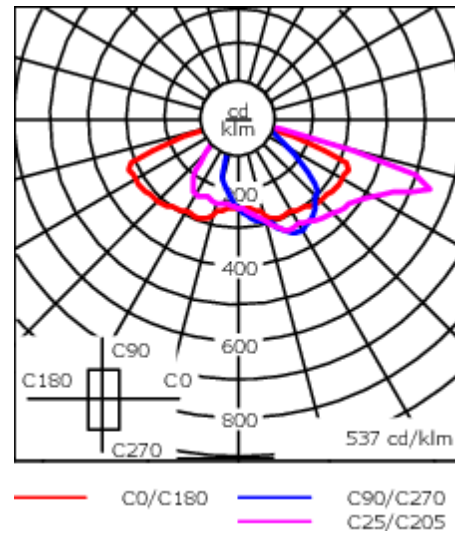

Specifications

Material description

Body	Marine-grade, die-cast aluminium alloy
Lens	RFC™ Reflection Free Contour main lens
Colours	RAL9004 Signal black RAL9007 Grey aluminium RAL7016 Anthracite grey RAL9016 Traffic white
Gasket	Silicone CCG® Controlled Compression Gasket
Fasteners	PCS Polymer Coated Stainless Steel Hardware
Ingress protection	IP66
Impact resistance	IK08
Corrosion resistance	5CE
Windage	0.146 m²

Electrical description

Power supply	220-240V / 50-60 Hz
Driver / Ballast	Integral electronic converter with DALI interface
Power factor	> 0.9

Additional information

Lifetime	Ta=25° L90B10 > 90000h
BUG Rating	Please see individual Spec Sheets for classification of Backlight, Uplight and Glare

WE-EF LIGHTING (Thailand) Co., Ltd.

57 Moo 5, Kingkaew Rd., Bangplee, 10540 Samutprakarn - Phone: +66 2 738 96 20 - Fax: +66 2 738 96 29

<https://we-ef.com/asia>

Subject to technical changes and errors. - Generated on 23/11/2024