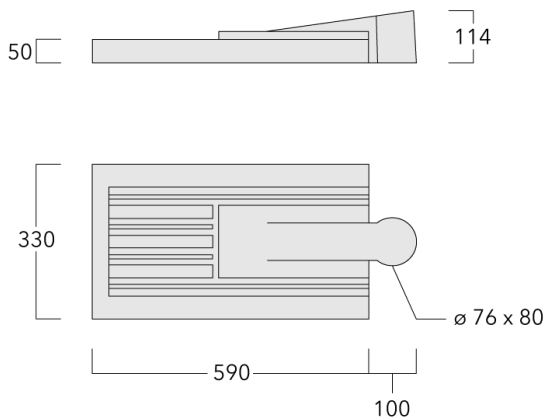

Specifications

Material description

Body	Marine-grade, die-cast aluminium alloy
Lens	RFC™ Reflection Free Contour main lens
Colours	RAL9004 Signal black RAL9007 Grey aluminium RAL7016 Anthracite grey RAL9016 Traffic white
Gasket	Silicone CCG® Controlled Compression Gasket
Fasteners	PCS Polymer Coated Stainless Steel Hardware
Ingress protection	IP66
Impact resistance	IK08
Corrosion resistance	5CE
Windage	0.146 m²

Electrical description

Power supply	220-240V / 50-60 Hz
Driver / Ballast	Integral electronic converter with DALI interface
Power factor	> 0.9

Additional information

Lifetime	Ta=25° L90B10 > 90000h
BUG Rating	Please see individual Spec Sheets for classification of Backlight, Uplight and Glare

WE-EF LIGHTING (Thailand) Co., Ltd.

57 Moo 5, Kingkaew Rd., Bangplee, 10540 Samutprakarn - Phone: +66 2 738 96 20 - Fax: +66 2 738 96 29

<https://we-ef.com/asia>

Subject to technical changes and errors. - Generated on 23/11/2024