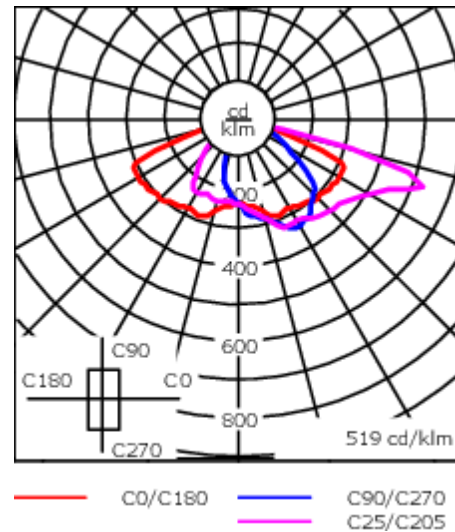

Specifications

Material description

Body	Marine-grade, die-cast aluminium alloy
Lens	RFC™ Reflection Free Contour main lens
Colours	RAL9004 Signal black RAL9007 Grey aluminium RAL7016 Anthracite grey RAL9016 Traffic white
Gasket	Silicone CCG® Controlled Compression Gasket
Fasteners	PCS Polymer Coated Stainless Steel Hardware
Ingress protection	IP66
Impact resistance	IK08
Corrosion resistance	5CE
Windage	0.146 m²

Electrical description

Power supply	220-240V / 50-60 Hz
Driver / Ballast	Integral electronic converter with DALI interface
Power factor	> 0.9

Additional information

Lifetime	Ta=25° L90B10 > 90000h
BUG Rating	Please see individual Spec Sheets for classification of Backlight, Uplight and Glare

WE-EF LIGHTING (Thailand) Co., Ltd.

57 Moo 5, Kingkaew Rd., Bangplee, 10540 Samutprakarn - Phone: +66 2 738 96 20 - Fax: +66 2 738 96 29

<https://we-ef.com/asia>

Subject to technical changes and errors. - Generated on 23/11/2024