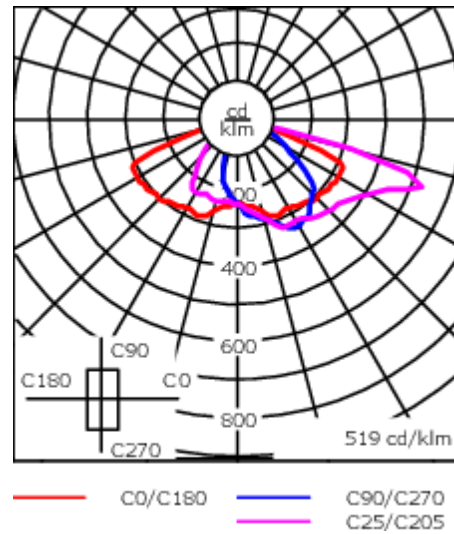

Specifications

Material description

Body	Marine-grade, die-cast aluminium alloy
Lens	RFC™ Reflection Free Contour main lens
Colours	RAL9004 Signal black RAL9007 Grey aluminium RAL7016 Anthracite grey RAL9016 Traffic white
Gasket	Silicone CCG® Controlled Compression Gasket
Fasteners	PCS Polymer Coated Stainless Steel Hardware
Ingress protection	IP66
Impact resistance	IK08
Corrosion resistance	5CE
Windage	0.146 m²

Electrical description

Power supply	220-240V / 50-60 Hz
Driver / Ballast	Integral electronic converter with DALI interface
Power factor	> 0.9

Additional information

Lifetime	Ta=25° L90B10 > 90000h
BUG Rating	Please see individual Spec Sheets for classification of Backlight, Uplight and Glare

WE-EF LIGHTING (Thailand) Co., Ltd.

57 Moo 5, Kingkaew Rd., Bangplee, 10540 Samutprakarn - Phone: +66 2 738 96 20 - Fax: +66 2 738 96 29

<https://we-ef.com/asia>

Subject to technical changes and errors. - Generated on 23/10/2024