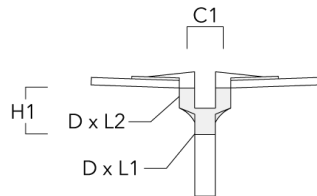

108-0971

VFL540 LED

we-ef

Description	Part ID	C1	D × L1	D × L2	H1	Weight (kg)
AKV2-76	300-0053	180	76x100	76x80	235	1.50

WE-EF LIGHTING (Thailand) Co., Ltd.

57 Moo 5, Kingkaew Rd., Bangplee, 10540 Samutprakarn - Phone: +66 2 738 96 20 - Fax: +66 2 738 96 29

<https://we-ef.com/asia>

Subject to technical changes and errors. - Generated on 23/10/2024