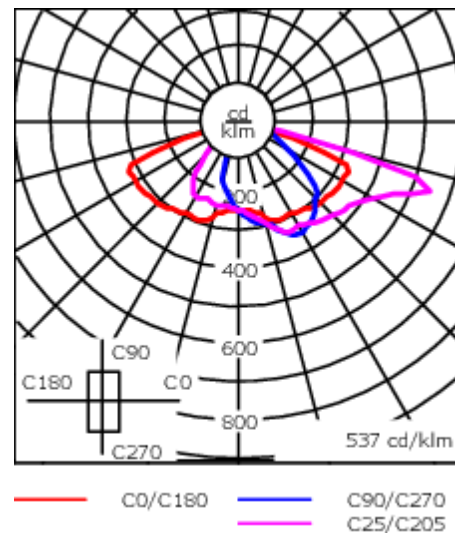

Specifications

Material description

Body	Marine-grade, die-cast aluminium alloy
Lens	RFC™ Reflection Free Contour main lens
Colours	RAL9004 Signal black RAL9007 Grey aluminium RAL7016 Anthracite grey RAL9016 Traffic white
Gasket	Silicone CCG® Controlled Compression Gasket
Fasteners	PCS Polymer Coated Stainless Steel Hardware
Ingress protection	IP66
Impact resistance	IK08
Corrosion resistance	5CE
Windage	0.146 m²

Electrical description

Power supply	220-240V / 50-60 Hz
Driver / Ballast	Integral electronic converter with DALI interface
Power factor	> 0.9

Additional information

Lifetime	Ta=25° L90B10 > 90000h
BUG Rating	Please see individual Spec Sheets for classification of Backlight, Uplight and Glare

WE-EF LIGHTING (Thailand) Co., Ltd.

57 Moo 5, Kingkaew Rd., Bangplee, 10540 Samutprakarn - Phone: +66 2 738 96 20 - Fax: +66 2 738 96 29

<https://we-ef.com/asia>

Subject to technical changes and errors. - Generated on 23/10/2024