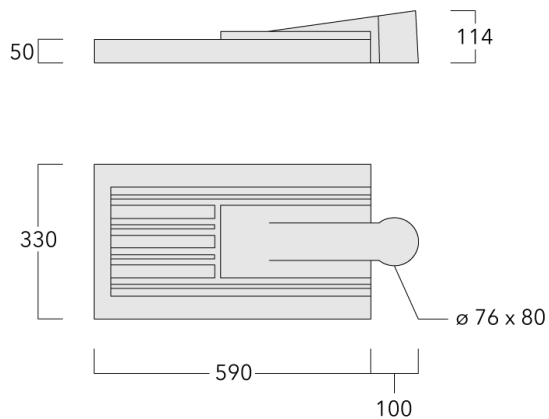

Specifications

Material description

Body	Marine-grade, die-cast aluminium alloy
Lens	RFC™ Reflection Free Contour main lens
Colours	RAL9004 Signal black RAL9007 Grey aluminium RAL7016 Anthracite grey RAL9016 Traffic white
Gasket	Silicone CCG® Controlled Compression Gasket
Fasteners	PCS Polymer Coated Stainless Steel Hardware
Ingress protection	IP66
Impact resistance	IK08
Corrosion resistance	5CE
Windage	0.146 m²

Electrical description

Power supply	220-240V / 50-60 Hz
Driver / Ballast	Integral electronic converter with DALI interface
Power factor	> 0.9

Additional information

Lifetime	Ta=25° L90B10 > 90000h
BUG Rating	Please see individual Spec Sheets for classification of Backlight, Uplight and Glare

WE-EF LIGHTING (Thailand) Co., Ltd.

57 Moo 5, Kingkaew Rd., Bangplee, 10540 Samutprakarn - Phone: +66 2 738 96 20 - Fax: +66 2 738 96 29

<https://we-ef.com/asia>

Subject to technical changes and errors. - Generated on 23/10/2024