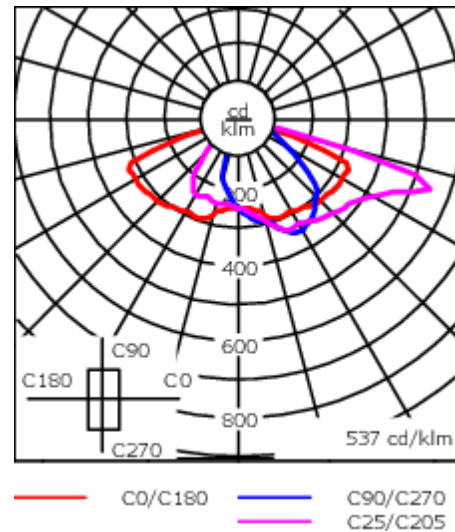

Specifications

Material description

Body	Marine-grade, die-cast aluminium alloy
Lens	RFC™ Reflection Free Contour main lens
Colours	RAL9004 Signal black RAL9007 Grey aluminium RAL7016 Anthracite grey RAL9016 Traffic white
Gasket	Silicone CCG® Controlled Compression Gasket
Fasteners	PCS Polymer Coated Stainless Steel Hardware
Ingress protection	IP66
Impact resistance	IK08
Corrosion resistance	5CE
Windage	0.146 m²

Electrical description

Power supply	220-240V / 50-60 Hz
Driver / Ballast	Integral electronic converter with DALI interface
Power factor	> 0.9

Additional information

Lifetime	Ta=25° L90B10 > 90000h
BUG Rating	Please see individual Spec Sheets for classification of Backlight, Uplight and Glare

WE-EF LIGHTING (Thailand) Co., Ltd.

57 Moo 5, Kingkaew Rd., Bangplee, 10540 Samutprakarn - Phone: +66 2 738 96 20 - Fax: +66 2 738 96 29

<https://we-ef.com/asia>

Subject to technical changes and errors. - Generated on 23/11/2024