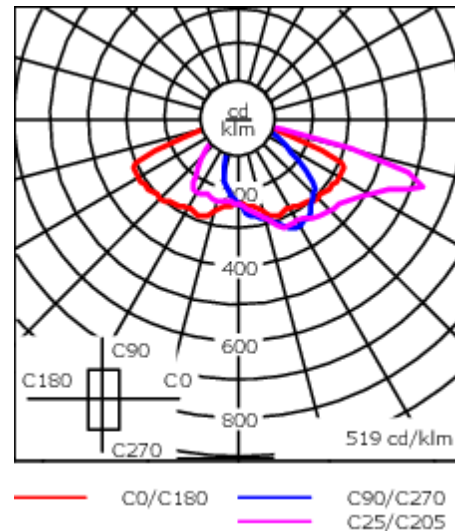

Specifications

Material description

Body	Marine-grade, die-cast aluminium alloy
Lens	RFC™ Reflection Free Contour main lens
Colours	RAL9004 Signal black RAL9007 Grey aluminium RAL7016 Anthracite grey RAL9016 Traffic white
Gasket	Silicone CCG® Controlled Compression Gasket
Fasteners	PCS Polymer Coated Stainless Steel Hardware
Ingress protection	IP66
Impact resistance	IK08
Corrosion resistance	5CE
Windage	0.146 m²

Electrical description

Power supply	220-240V / 50-60 Hz
Driver / Ballast	Integral electronic converter with DALI interface
Power factor	> 0.9

Additional information

Lifetime	T_a=25° L90B10 > 90000h
BUG Rating	Please see individual Spec Sheets for classification of Backlight, Uplight and Glare

WE-EF LIGHTING (Thailand) Co., Ltd.

57 Moo 5, Kingkaew Rd., Bangplee, 10540 Samutprakarn - Phone: +66 2 738 96 20 - Fax: +66 2 738 96 29

<https://we-ef.com/asia>

Subject to technical changes and errors. - Generated on 23/10/2024