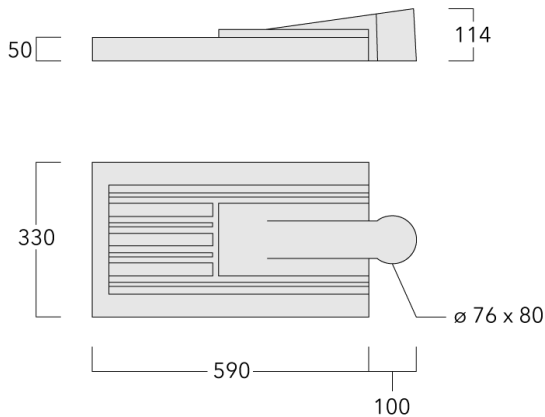

Specifications

Material description

Body	Marine-grade, die-cast aluminium alloy
Lens	RFC™ Reflection Free Contour main lens
Colours	RAL9004 Signal black RAL9007 Grey aluminium RAL7016 Anthracite grey RAL9016 Traffic white
Gasket	Silicone CCG® Controlled Compression Gasket
Fasteners	PCS Polymer Coated Stainless Steel Hardware
Ingress protection	IP66
Impact resistance	IK08
Corrosion resistance	5CE
Windage	0.146 m²

Electrical description

Power supply	220-240V / 50-60 Hz
Driver / Ballast	Integral electronic converter with DALI interface
Power factor	> 0.9

Additional information

Lifetime	T_a=25° L90B10 > 90000h
BUG Rating	Please see individual Spec Sheets for classification of Backlight, Uplight and Glare

WE-EF LIGHTING (Thailand) Co., Ltd.

57 Moo 5, Kingkaew Rd., Bangplee, 10540 Samutprakarn - Phone: +66 2 738 96 20 - Fax: +66 2 738 96 29

<https://we-ef.com/asia>

Subject to technical changes and errors. - Generated on 23/10/2024