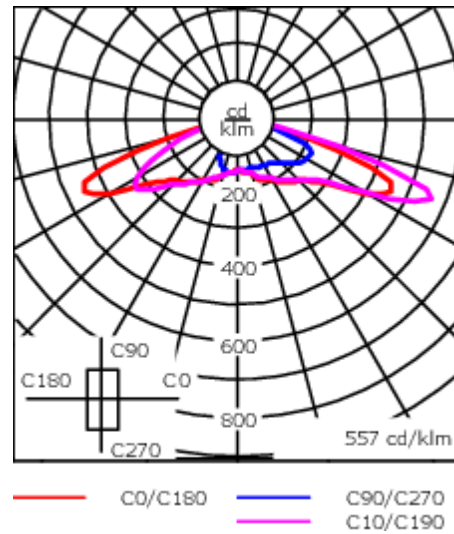

Specifications

Material description

Body	Marine-grade, die-cast aluminium alloy
Lens	RFC™ Reflection Free Contour main lens
Colours	RAL9004 Signal black RAL9007 Grey aluminium RAL7016 Anthracite grey RAL9016 Traffic white
Gasket	Silicone CCG® Controlled Compression Gasket
Fasteners	PCS Polymer Coated Stainless Steel Hardware
Ingress protection	IP66
Impact resistance	IK08
Corrosion resistance	5CE
Windage	0.146 m²

Electrical description

Power supply	220-240V / 50-60 Hz
Driver / Ballast	Integral electronic converter with DALI interface
Power factor	> 0.9

Additional information

Lifetime	Ta=25° L90B10 > 90000h
BUG Rating	Please see individual Spec Sheets for classification of Backlight, Uplight and Glare

WE-EF LIGHTING (Thailand) Co., Ltd.

57 Moo 5, Kingkaew Rd., Bangplee, 10540 Samutprakarn - Phone: +66 2 738 96 20 - Fax: +66 2 738 96 29

<https://we-ef.com/asia>

Subject to technical changes and errors. - Generated on 23/10/2024