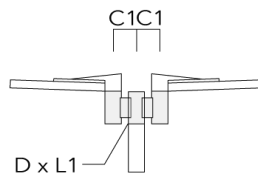

RV2-76 Pole bracket, double	108-0980		147				76 x 100					8.10	147	76	200