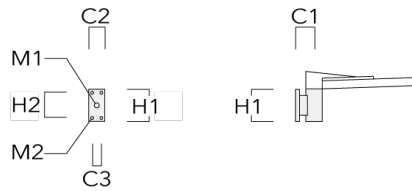

**Mounting Accessories**

**Wall and pole brackets RV**

Description	Part ID	Additional information	C1	C2	C3	D1	D × L1	H1	H2	M1	M2	Weight (kg)	C	D	H
RV0 Wall bracket	108-0979-AP	RV0 Wall bracket	108	100	45			200	160	40	12	2.80	108		