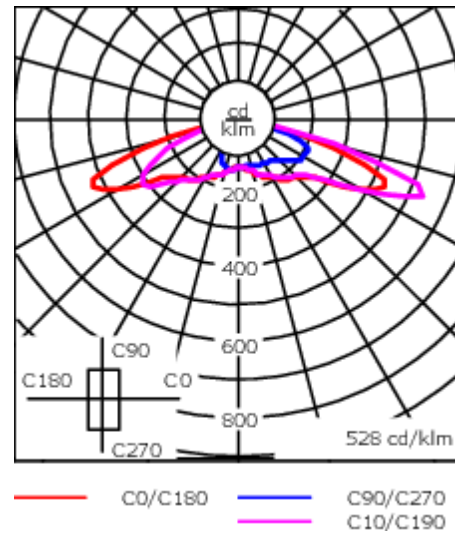

Specifications

Material description

Body	Marine-grade, die-cast aluminium alloy
Lens	RFC™ Reflection Free Contour main lens
Colours	RAL9004 Signal black RAL9007 Grey aluminium RAL7016 Anthracite grey RAL9016 Traffic white
Gasket	Silicone CCG® Controlled Compression Gasket
Fasteners	PCS Polymer Coated Stainless Steel Hardware
Ingress protection	IP66
Impact resistance	IK08
Corrosion resistance	5CE
Windage	0.146 m²

Electrical description

Power supply	220-240V / 50-60 Hz
Driver / Ballast	Integral electronic converter with DALI interface
Power factor	> 0.9

Additional information

Lifetime	Ta=25° L90B10 > 90000h
BUG Rating	Please see individual Spec Sheets for classification of Backlight, Uplight and Glare

WE-EF LIGHTING (Thailand) Co., Ltd.

57 Moo 5, Kingkaew Rd., Bangplee, 10540 Samutprakarn - Phone: +66 2 738 96 20 - Fax: +66 2 738 96 29

<https://we-ef.com/asia>

Subject to technical changes and errors. - Generated on 23/11/2024