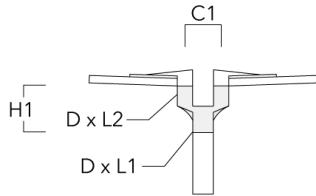

108-0976

VFL540 LED

we-ef

Description	Part ID	C1	D × L1	D × L2	H1	Weight (kg)
AKV2-76	300-0053	180	76x100	76x80	235	1.50

WE-EF LIGHTING (Thailand) Co., Ltd.

57 Moo 5, Kingkaew Rd., Bangplee, 10540 Samutprakarn - Phone: +66 2 738 96 20 - Fax: +66 2 738 96 29

<https://we-ef.com/asia>

Subject to technical changes and errors. - Generated on 23/10/2024