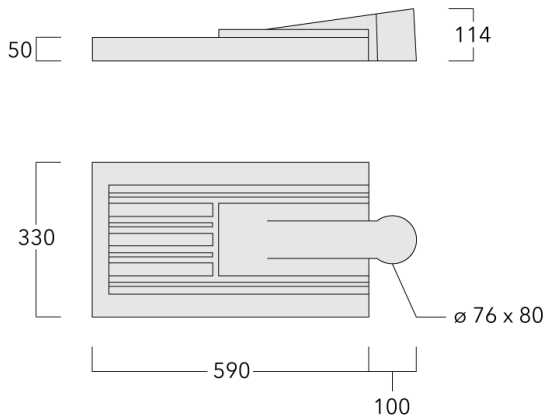

Specifications

Material description

Body	Marine-grade, die-cast aluminium alloy
Lens	RFC™ Reflection Free Contour main lens
Colours	RAL9004 Signal black RAL9007 Grey aluminium RAL7016 Anthracite grey RAL9016 Traffic white
Gasket	Silicone CCG® Controlled Compression Gasket
Fasteners	PCS Polymer Coated Stainless Steel Hardware
Ingress protection	IP66
Impact resistance	IK08
Corrosion resistance	5CE
Windage	0.146 m²

Electrical description

Power supply	220-240V / 50-60 Hz
Driver / Ballast	Integral electronic converter with DALI interface
Power factor	> 0.9

Additional information

Lifetime	Ta=25° L90B10 > 90000h
BUG Rating	Please see individual Spec Sheets for classification of Backlight, Uplight and Glare

WE-EF LIGHTING (Thailand) Co., Ltd.

57 Moo 5, Kingkaew Rd., Bangplee, 10540 Samutprakarn - Phone: +66 2 738 96 20 - Fax: +66 2 738 96 29

<https://we-ef.com/asia>

Subject to technical changes and errors. - Generated on 23/10/2024