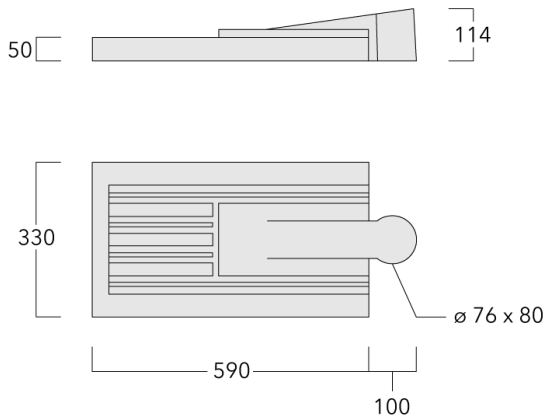

Specifications

Material description

Body	Marine-grade, die-cast aluminium alloy
Lens	RFC™ Reflection Free Contour main lens
Colours	RAL9004 Signal black RAL9007 Grey aluminium RAL7016 Anthracite grey RAL9016 Traffic white
Gasket	Silicone CCG® Controlled Compression Gasket
Fasteners	PCS Polymer Coated Stainless Steel Hardware
Ingress protection	IP66
Impact resistance	IK08
Corrosion resistance	5CE
Windage	0.146 m²

Electrical description

Power supply	220-240V / 50-60 Hz
Driver / Ballast	Integral electronic converter with DALI interface
Power factor	> 0.9

Additional information

Lifetime	Ta=25° L90B10 > 90000h
BUG Rating	Please see individual Spec Sheets for classification of Backlight, Uplight and Glare

WE-EF LIGHTING (Thailand) Co., Ltd.

57 Moo 5, Kingkaew Rd., Bangplee, 10540 Samutprakarn - Phone: +66 2 738 96 20 - Fax: +66 2 738 96 29

<https://we-ef.com/asia>

Subject to technical changes and errors. - Generated on 23/11/2024