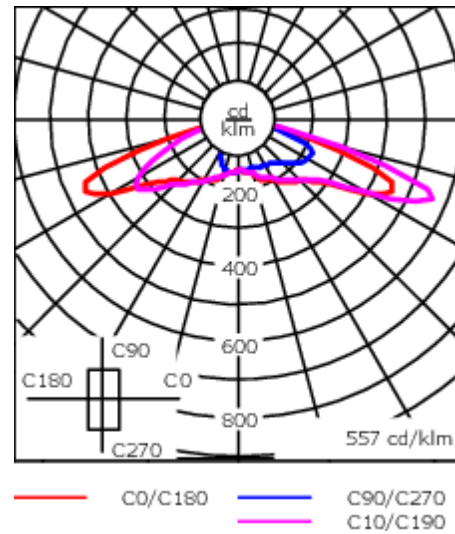

Specifications

Material description

Body	Marine-grade, die-cast aluminium alloy
Lens	RFC™ Reflection Free Contour main lens
Colours	RAL9004 Signal black RAL9007 Grey aluminium RAL7016 Anthracite grey RAL9016 Traffic white
Gasket	Silicone CCG® Controlled Compression Gasket
Fasteners	PCS Polymer Coated Stainless Steel Hardware
Ingress protection	IP66
Impact resistance	IK08
Corrosion resistance	5CE
Windage	0.146 m²

Electrical description

Power supply	220-240V / 50-60 Hz
Driver / Ballast	Integral electronic converter with DALI interface
Power factor	> 0.9

Additional information

Lifetime	Ta=25° L90B10 > 90000h
BUG Rating	Please see individual Spec Sheets for classification of Backlight, Uplight and Glare

WE-EF LIGHTING (Thailand) Co., Ltd.

57 Moo 5, Kingkaew Rd., Bangplee, 10540 Samutprakarn - Phone: +66 2 738 96 20 - Fax: +66 2 738 96 29

<https://we-ef.com/asia>

Subject to technical changes and errors. - Generated on 23/11/2024