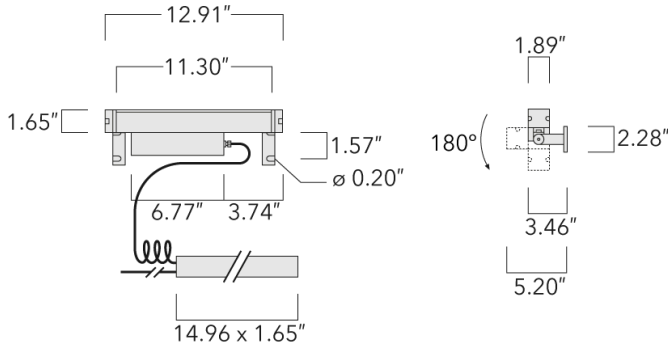

187-0001

we-ef

VLR110

Specifications

Material description

Body	Marine-grade, all-aluminium construction
Lens	PMMA
Colors	RAL9004 Black RAL9007 Grey Metallic RAL9016 White RAL8019 Dark Bronze
Gasket	Silicone rubber gasket
Fasteners	PCS Polymer Coated Stainless Steel hardware
Ingress protection	IP67
Impact resistance	IK09
Corrosion resistance	5CE Corrosion protection system

Electrical description

Power supply	Integral [ECG] electronic driver 120V-277V. 0-10V dimmable, to be specified with order.
Driver / Ballast	Separate LED driver with 0-10V Interface

WE-EF LIGHTING USA, LLC

410-D Keystone Drive, 15086 Warrendale, PA 15086 - Phone: +1 724 742 0030

customersupport.usa@we-ef.com - <https://we-ef.com/us>

Subject to technical changes and errors. - Generated on 11/23/2024