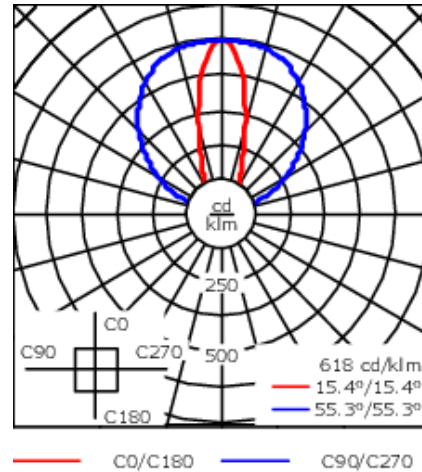

187-0001

we-ef

VLR110

Specifications

Material description

Body	Marine-grade, all-aluminium construction
Lens	PMMA
Colors	RAL9004 Black RAL9007 Grey Metallic RAL9016 White RAL8019 Dark Bronze
Gasket	Silicone rubber gasket
Fasteners	PCS Polymer Coated Stainless Steel hardware
Ingress protection	IP67
Impact resistance	IK09
Corrosion resistance	5CE Corrosion protection system

Electrical description

Power supply	Integral [ECG] electronic driver 120V-277V. 0-10V dimmable, to be specified with order.
Driver / Ballast	Separate LED driver with 0-10V Interface

WE-EF LIGHTING USA, LLC

410-D Keystone Drive, 15086 Warrendale, PA 15086 - Phone: +1 724 742 0030

customersupport.usa@we-ef.com - <https://we-ef.com/us>

Subject to technical changes and errors. - Generated on 11/23/2024