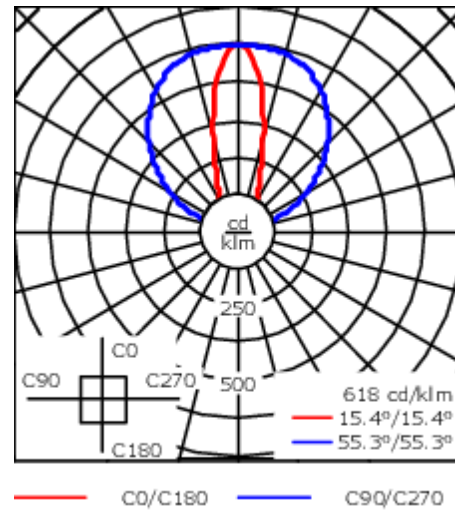

Description

IP67, Class I. IK09. Marine-grade, all aluminium construction. 5CE superior corrosion protection + primer including PCS hardware. PMMA cover. Silicone rubber gasket. Linear PMMA LED lens. 1.2 m connecting cable, UV stabilized, PVC free. Luminaire is factory sealed and does not need to be opened during installation and can be tilted up to 180°. Integral LED driver with DALI interface. Optional 2200 K version available. To be specified at time of ordering.

Separate LED driver on request.

Weight	2.45 kg
Light distribution	symmetric linear, medium beam [LM]
Light source	LED-32/20W / 225 mA - 3000 K
CRI	80
Power supply	EC
LEDs	32
Rated input power	23.5 W
Nominal Lumen (lm)	
LED Lumen	90
Total Lumen	2880
T _j	85
Rated lumens (lm)	
LED Lumen	66.9
Total Lumen	2140.4
T _a	25

Specifications

Material description

Body	Marine-grade, all-aluminium construction
Lens	PMMA
Colours	<div style="display: flex; align-items: center;"> <div style="width: 20px; height: 15px; background-color: black; margin-right: 5px;"></div> <div style="margin-right: 10px;">RAL9004 Signal black</div> </div> <div style="display: flex; align-items: center;"> <div style="width: 20px; height: 15px; background-color: #cccccc; margin-right: 5px;"></div> <div style="margin-right: 10px;">RAL9006 White aluminium</div> </div> <div style="display: flex; align-items: center;"> <div style="width: 20px; height: 15px; background-color: #808080; margin-right: 5px;"></div> <div style="margin-right: 10px;">RAL9007 Grey aluminium</div> </div>
Gasket	Silicone rubber gasket
Fasteners	PCS Polymer Coated Stainless Steel Hardware (unpainted)
Ingress protection	IP67
Impact resistance	IK09
Corrosion resistance	5CE+Primer