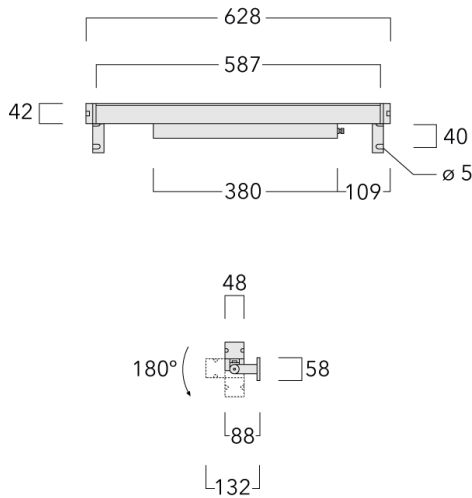

Description

IP67, Class I. IK09. Marine-grade, all aluminium construction. 5CE superior corrosion protection + primer including PCS hardware. PMMA cover. Silicone rubber gasket. Linear PMMA LED lens. 1.2 m connecting cable, UV stabilized, PVC free. Luminaire is factory sealed and does not need to be opened during installation and can be tilted up to 180°. Integral LED driver with DALI interface. Optional 2200 K version available. To be specified at time of ordering.

Separate LED driver on request.

Weight	2.45 kg
Light distribution	symmetric linear, medium beam [LM]
Light source	LED-32/20W / 225 mA - 3000 K
CRI	80
Power supply	EC
LEDs	32
Rated input power	23.5 W
Nominal Lumen (lm)	
LED Lumen	90
Total Lumen	2880
T _j	85
Rated lumens (lm)	
LED Lumen	66.9
Total Lumen	2140.4
T _a	25

Specifications

Material description

Body	Marine-grade, all-aluminium construction
Lens	PMMA
Colours	<div style="display: flex; align-items: center;"> <div style="width: 20px; height: 15px; background-color: black; margin-right: 5px;"></div> <div style="margin-right: 10px;">RAL9004 Signal black</div> </div> <div style="display: flex; align-items: center;"> <div style="width: 20px; height: 15px; background-color: #cccccc; margin-right: 5px;"></div> <div style="margin-right: 10px;">RAL9006 White aluminium</div> </div> <div style="display: flex; align-items: center;"> <div style="width: 20px; height: 15px; background-color: #808080; margin-right: 5px;"></div> <div style="margin-right: 10px;">RAL9007 Grey aluminium</div> </div>
Gasket	Silicone rubber gasket
Fasteners	PCS Polymer Coated Stainless Steel Hardware (unpainted)
Ingress protection	IP67
Impact resistance	IK09
Corrosion resistance	5CE+Primer