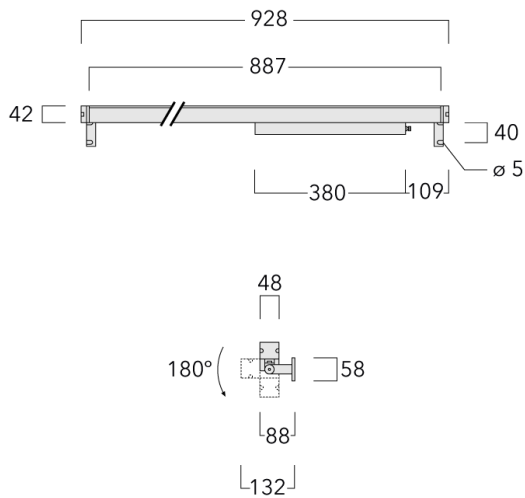

Description

IP67, Class I. IK09. Marine-grade, all aluminium construction. 5CE superior corrosion protection + primer including PCS hardware. PMMA cover. Silicone rubber gasket. Linear PMMA LED lens. 1.2 m connecting cable, UV stabilized, PVC free. Luminaire is factory sealed and does not need to be opened during installation and can be tilted up to 180°. Integral LED driver with DALI interface.

Separate LED driver on request.

Weight	3.25 kg
Light distribution	symmetric linear, medium beam [LM]
Light source	LED-48/30W / 225 mA - 3000 K
CRI	80
Power supply	EC
LEDs	48
Rated input power	33.5 W
Nominal Lumen (lm)	
LED Lumen	90
Total Lumen	4320
T _j	85
Rated lumens (lm)	
LED Lumen	66.9
Total Lumen	3210.6
T _a	25

Specifications

Material description

Body	Marine-grade, all-aluminium construction
Lens	PMMA
Colours	<div style="display: flex; align-items: center;"> <div style="width: 20px; height: 15px; background-color: black; margin-right: 5px;"></div> RAL9004 Signal black </div> <div style="display: flex; align-items: center; margin-top: 5px;"> <div style="width: 20px; height: 15px; background-color: #cccccc; margin-right: 5px;"></div> RAL9006 White aluminium </div> <div style="display: flex; align-items: center; margin-top: 5px;"> <div style="width: 20px; height: 15px; background-color: #808080; margin-right: 5px;"></div> RAL9007 Grey aluminium </div>
Gasket	Silicone rubber gasket
Fasteners	PCS Polymer Coated Stainless Steel Hardware (unpainted)
Ingress protection	IP67
Impact resistance	IK09
Corrosion resistance	5CE+Primer