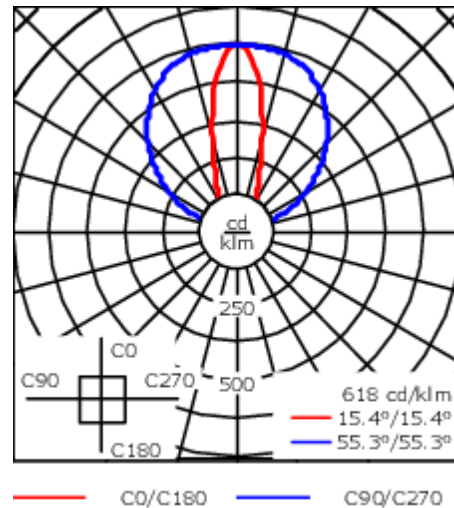

Description

IP67, Class I. IK09. Marine-grade, all aluminium construction. 5CE superior corrosion protection + primer including PCS hardware. PMMA cover. Silicone rubber gasket. Linear PMMA LED lens. 1.2 m connecting cable, UV stabilized, PVC free. Luminaire is factory sealed and does not need to be opened during installation and can be tilted up to 180°. Integral LED driver with DALI interface.

Separate LED driver on request.

Weight	3.25 kg
Light distribution	symmetric linear, medium beam [LM]
Light source	LED-48/30W / 225 mA - 3000 K
CRI	80
Power supply	EC
LEDs	48
Rated input power	33.5 W
Nominal Lumen (lm)	
LED Lumen	90
Total Lumen	4320
T _j	85
Rated lumens (lm)	
LED Lumen	66.9
Total Lumen	3210.6
T _a	25