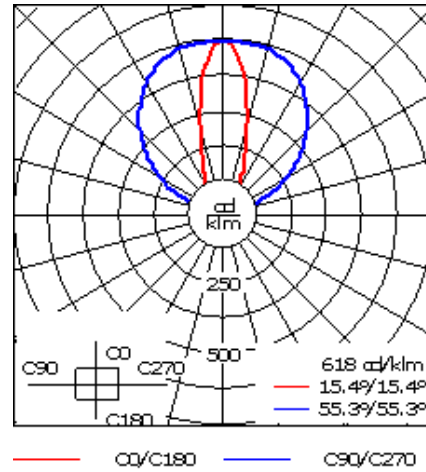

Specifications

Material description

Body	Marine-grade, all-aluminium construction
Lens	PMMA
Colors	RAL9004 Black RAL9007 Grey Metallic RAL9016 White RAL8019 Dark Bronze
Gasket	Silicone rubber gasket
Fasteners	PCS Polymer Coated Stainless Steel Hardware
Ingress protection	IP67
Impact resistance	IK09
Corrosion resistance	5CE

Electrical description

Power supply	Integral [ECG] electronic driver 120V-277V. 0-10V dimmable, to be specified with order.
Driver / Ballast	Integral 0-10V LED driver

WE-EF LIGHTING USA, LLC

410-D Keystone Drive, 15086 Warrendale, PA 15086 - Phone: +1 724 742 0030

customersupport.usa@we-ef.com - <https://we-ef.com/us>

Subject to technical changes and errors. - Generated on 07/18/2025