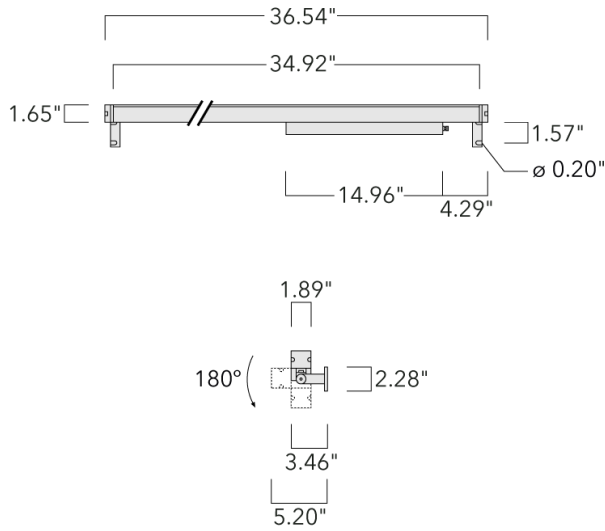

Specifications

Material description

Body	Marine-grade, all-aluminium construction
Lens	PMMA
Colors	RAL9004 Black RAL9007 Grey Metallic RAL9016 White RAL8019 Dark Bronze
Gasket	Silicone rubber gasket
Fasteners	PCS Polymer Coated Stainless Steel Hardware
Ingress protection	IP67
Impact resistance	IK09
Corrosion resistance	5CE

Electrical description

Power supply	Integral [ECG] electronic driver 120V-277V. 0-10V dimmable, to be specified with order.
Driver / Ballast	Integral 0-10V LED driver

WE-EF LIGHTING USA, LLC

410-D Keystone Drive, 15086 Warrendale, PA 15086 - Phone: +1 724 742 0030

customersupport.usa@we-ef.com - <https://we-ef.com/us>

Subject to technical changes and errors. - Generated on 07/18/2025