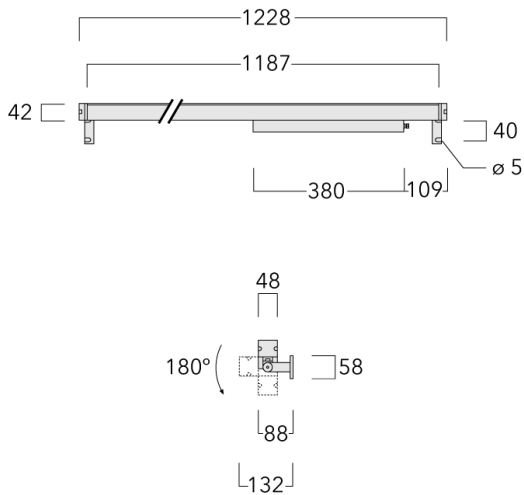

Description

IP67, Class I. IK09. Marine-grade, all aluminium construction. 5CE superior corrosion protection including PCS hardware. Silicone rubber gasket. PMMA main lens. Linear PMMA LED lens. 1.2 m connecting cable, UV stabilized, PVC free. Luminaire is factory sealed and does not need to be opened during installation and can be tilted up to 180°. Integral LED driver with DALI interface.

Separate LED driver on request.

Weight	4.00 kg
Light distribution	symmetric linear, medium beam [LM]
Light source	LED-64/40W / 225 mA - 3000 K
CRI	80
Power supply	EC
LEDs	64
Rated input power	44 W
Nominal Lumen (lm)	
LED Lumen	90
Total Lumen	5760
T _j	85
Rated lumens (lm)	
LED Lumen	66.9
Total Lumen	4280.8
T _a	25

Specifications

Material description

Body	Marine-grade, all-aluminium construction
Lens	PMMA
Colours	<div style="display: flex; align-items: center;"> <div style="width: 20px; height: 15px; background-color: black; margin-right: 5px;"></div> RAL9004 Signal black </div> <div style="display: flex; align-items: center; margin-top: 5px;"> <div style="width: 20px; height: 15px; background-color: #cccccc; margin-right: 5px;"></div> RAL9006 White aluminium </div> <div style="display: flex; align-items: center; margin-top: 5px;"> <div style="width: 20px; height: 15px; background-color: #808080; margin-right: 5px;"></div> RAL9007 Grey aluminium </div> <div style="display: flex; align-items: center; margin-top: 5px;"> <div style="width: 20px; height: 15px; background-color: #333333; margin-right: 5px;"></div> RAL7016 Anthracite grey </div> <div style="display: flex; align-items: center; margin-top: 5px;"> <div style="width: 20px; height: 15px; background-color: #e0e0e0; margin-right: 5px;"></div> RAL9016 Traffic white </div>
Gasket	Silicone rubber gasket
Fasteners	PCS Polymer Coated Stainless Steel Hardware
Ingress protection	IP67
Impact resistance	IK09
Corrosion resistance	5CE