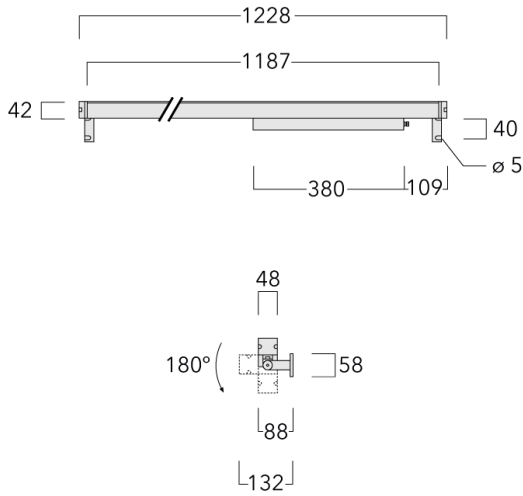

Description

IP67, Class I. IK09. Marine-grade, all aluminium construction. 5CE superior corrosion protection including PCS hardware. Silicone rubber gasket. PMMA main lens. Linear PMMA LED lens. 1.2 m connecting cable, UV stabilized, PVC free. Luminaire is factory sealed and does not need to be opened during installation and can be tilted up to 180°. Integral LED driver with DALI interface.

Separate LED driver on request.

Weight	4.00 kg
Light distribution	symmetric linear, medium beam [LM]
Light source	LED-64/40W / 225 mA - 3000 K
CRI	80
Power supply	EC
LEDs	64
Rated input power	44 W
Nominal Lumen (lm)	
LED Lumen	90
Total Lumen	5760
T _j	85
Rated lumens (lm)	
LED Lumen	66.9
Total Lumen	4280.8
T _a	25