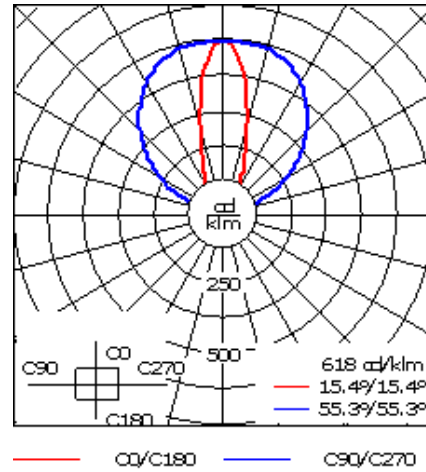

Specify product with 7 Digit product code - Finish Color. Accessories, such as mounting, optical, and electrical, must be specified separately.

Example: XXX-XXXX-9004 (Black)
+ XXX-XXXX (Accessory 1)

| | |
|--------------------|------------------------------------|
| Weight | 8.82 lb |
| Light distribution | symmetric linear, medium beam [LM] |
| Light source | LED-64/40W / 225 mA - 3000 K |
| CRI | 80 |
| Power supply | electronic gear |
| LEDs | 64 |
| Rated input power | 44 W |

Nominal Lumen (lm)

| | |
|-------------|------|
| LED Lumen | 90 |
| Total Lumen | 5760 |
| Tj | 85 |

Rated lumens (lm)

| | |
|-------------|--------|
| LED Lumen | 66.9 |
| Total Lumen | 4280.8 |
| Ta | 25 |