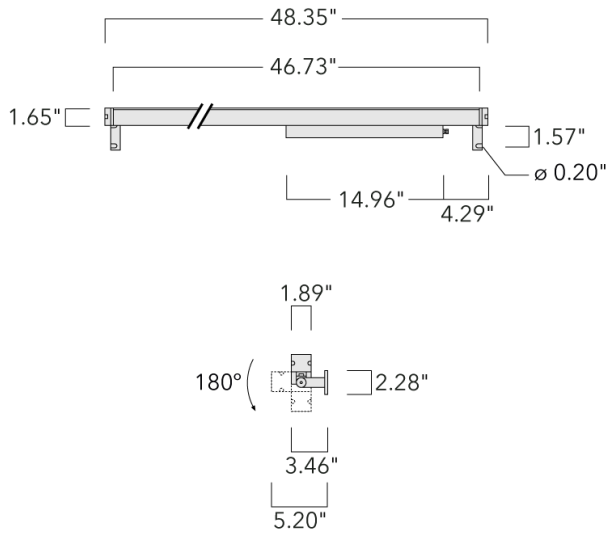

Specifications

Material description

Body	Marine-grade, all-aluminium construction
Lens	PMMA
Colors	RAL9004 Black RAL9007 Grey Metallic RAL9016 White RAL8019 Dark Bronze
Gasket	Silicone rubber gasket
Fasteners	PCS Polymer Coated Stainless Steel Hardware
Ingress protection	IP67
Impact resistance	IK09
Corrosion resistance	5CE

Electrical description

Power supply	Integral [ECG] electronic driver 120V-277V. 0-10V dimmable, to be specified with order.
Driver / Ballast	LED driver with 0-10V Interface

WE-EF LIGHTING USA, LLC

410-D Keystone Drive, 15086 Warrendale, PA 15086 - Phone: +1 724 742 0030

customersupport.usa@we-ef.com - <https://we-ef.com/us>

Subject to technical changes and errors. - Generated on 11/23/2024