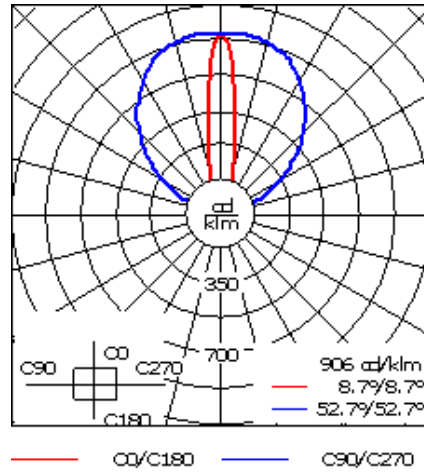

187-0006

we-ef

VLR120

Specifications

Material description

Body	Marine-grade, all-aluminium construction
Lens	PMMA
Colors	RAL9004 Black RAL9007 Grey Metallic RAL9016 White RAL8019 Dark Bronze
Fasteners	PCS Polymer Coated Stainless Steel Hardware
Ingress protection	IP67
Impact resistance	IK09
Corrosion resistance	5CE

Electrical description

Power supply	Integral [ECG] electronic driver 120V-277V. 0-10V dimmable, to be specified with order.
Driver / Ballast	LED driver with DALI Interface

WE-EF LIGHTING USA, LLC

410-D Keystone Drive, 15086 Warrendale, PA 15086 - Phone: +1 724 742 0030

customersupport.usa@we-ef.com - <https://we-ef.com/us>

Subject to technical changes and errors. - Generated on 11/23/2024