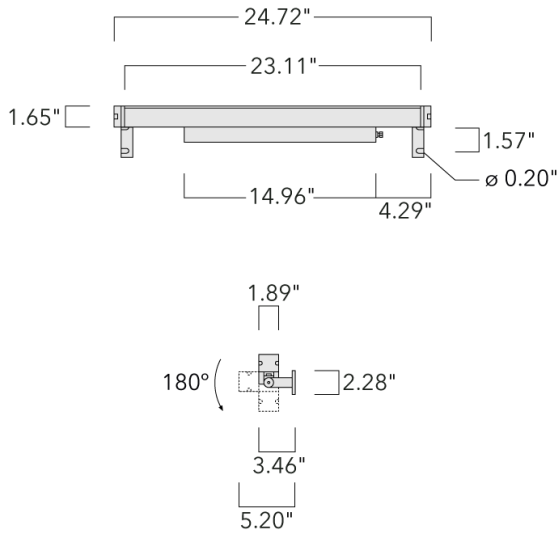

187-0006

we-ef

VLR120

Specifications

Material description

Body	Marine-grade, all-aluminium construction
Lens	PMMA
Colors	RAL9004 Black RAL9007 Grey Metallic RAL9016 White RAL8019 Dark Bronze
Fasteners	PCS Polymer Coated Stainless Steel Hardware
Ingress protection	IP67
Impact resistance	IK09
Corrosion resistance	5CE

Electrical description

Power supply	Integral [ECG] electronic driver 120V-277V. 0-10V dimmable, to be specified with order.
Driver / Ballast	LED driver with DALI Interface

WE-EF LIGHTING USA, LLC

410-D Keystone Drive, 15086 Warrendale, PA 15086 - Phone: +1 724 742 0030

customersupport.usa@we-ef.com - <https://we-ef.com/us>

Subject to technical changes and errors. - Generated on 11/23/2024