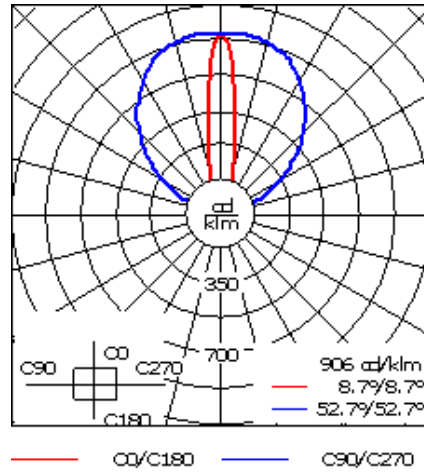

Specifications

Material description

Body	Marine-grade, all-aluminium construction
Lens	PMMA
Colors	RAL9004 Black RAL9007 Grey Metallic RAL9016 White RAL8019 Dark Bronze
Gasket	Silicone rubber gasket
Fasteners	PCS Polymer Coated Stainless Steel Hardware
Ingress protection	IP67
Impact resistance	IK09
Corrosion resistance	5CE

Electrical description

Power supply	Integral [ECG] electronic driver 120V-277V. 0-10V dimmable, to be specified with order.
Driver / Ballast	LED driver with 0-10V Interface

WE-EF LIGHTING USA, LLC

410-D Keystone Drive, 15086 Warrendale, PA 15086 - Phone: +1 724 742 0030

customersupport.usa@we-ef.com - <https://we-ef.com/us>

Subject to technical changes and errors. - Generated on 11/23/2024