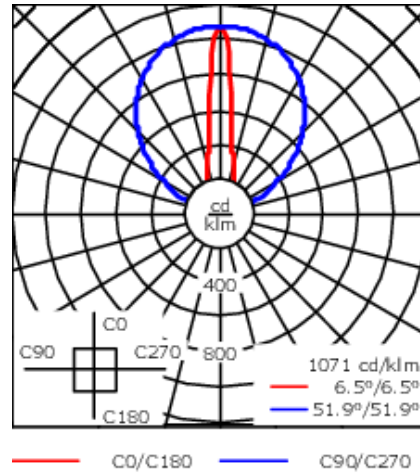

Specifications

Material description

Body	Marine-grade, all-aluminium construction
Lens	PMMA
Colors	RAL9004 Black RAL9007 Grey Metallic RAL9016 White RAL8019 Dark Bronze
Gasket	Silicone rubber gasket
Fasteners	PCS Polymer Coated Stainless Steel hardware
Ingress protection	IP67
Impact resistance	IK09
Corrosion resistance	5CE Corrosion protection system

Electrical description

Power supply	Integral [ECG] electronic driver 120V-277V. 0-10V dimmable, to be specified with order.
Driver / Ballast	Separate LED driver with 0-10V Interface

WE-EF LIGHTING USA, LLC

410-D Keystone Drive, 15086 Warrendale, PA 15086 - Phone: +1 724 742 0030

customersupport.usa@we-ef.com - <https://we-ef.com/us>

Subject to technical changes and errors. - Generated on 10/23/2024