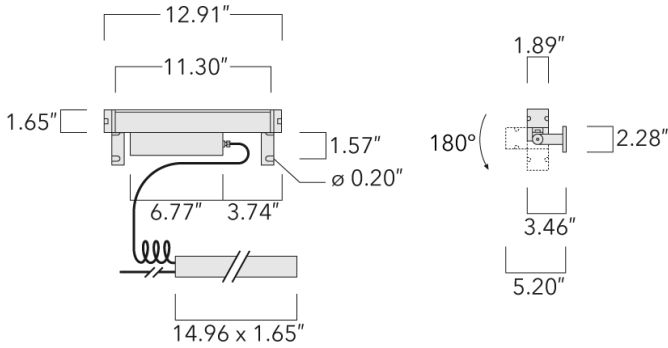

Specifications

Material description

Body	Marine-grade, all-aluminium construction
Lens	PMMA
Colors	RAL9004 Black RAL9007 Grey Metallic RAL9016 White RAL8019 Dark Bronze
Gasket	Silicone rubber gasket
Fasteners	PCS Polymer Coated Stainless Steel hardware
Ingress protection	IP67
Impact resistance	IK09
Corrosion resistance	5CE Corrosion protection system

Electrical description

Power supply	Integral [ECG] electronic driver 120V-277V. 0-10V dimmable, to be specified with order.
Driver / Ballast	Separate LED driver with 0-10V Interface

WE-EF LIGHTING USA, LLC

410-D Keystone Drive, 15086 Warrendale, PA 15086 - Phone: +1 724 742 0030

customersupport.usa@we-ef.com - <https://we-ef.com/us>

Subject to technical changes and errors. - Generated on 10/23/2024