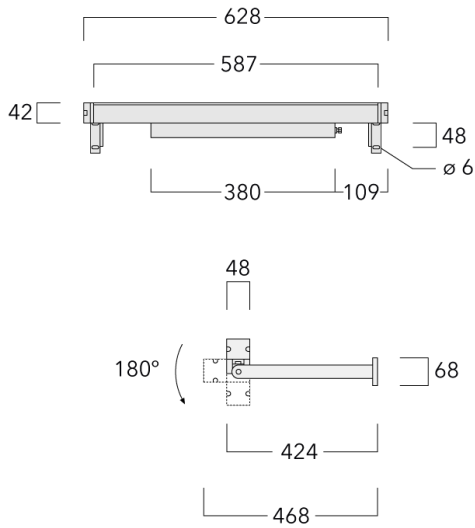

187-0014

VLR120 [LA10]

we-ef

Description

IP67, Class I. IK09. Marine-grade, all aluminium construction. 5CE superior corrosion protection + primer including PCS hardware. PMMA cover. Silicone rubber gasket. Linear PMMA LED lens. 1.2 m connecting cable, UV stabilized, PVC free. Luminaire is factory sealed and does not need to be opened during installation and can be tilted up to 180°. Integral LED driver with DALI interface.

Separate LED driver on request.

Weight	2.45 kg
Light distribution	asymmetric linear, wallwash [LA10]
Light source	LED-32/20W / 225 mA - 3000 K
CRI	80
Power supply	EC
LEDs	32
Rated input power	23.5 W
Nominal Lumen (lm)	
LED Lumen	90
Total Lumen	2880
Tj	85
Rated lumens (lm)	
LED Lumen	64.1
Total Lumen	2049.8
Ta	25

Specifications

Material description

Body	Marine-grade, all-aluminium construction
Lens	PMMA
Colours	<div style="display: flex; align-items: center;"> <div style="width: 20px; height: 15px; background-color: black; margin-right: 5px;"></div> RAL9004 Signal black </div> <div style="display: flex; align-items: center; margin-top: 5px;"> <div style="width: 20px; height: 15px; background-color: #cccccc; margin-right: 5px;"></div> RAL9006 White aluminium </div> <div style="display: flex; align-items: center; margin-top: 5px;"> <div style="width: 20px; height: 15px; background-color: #808080; margin-right: 5px;"></div> RAL9007 Grey aluminium </div>
Gasket	Silicone rubber gasket
Fasteners	PCS Polymer Coated Stainless Steel Hardware (unpainted)
Ingress protection	IP67
Impact resistance	IK09
Corrosion resistance	5CE+Primer