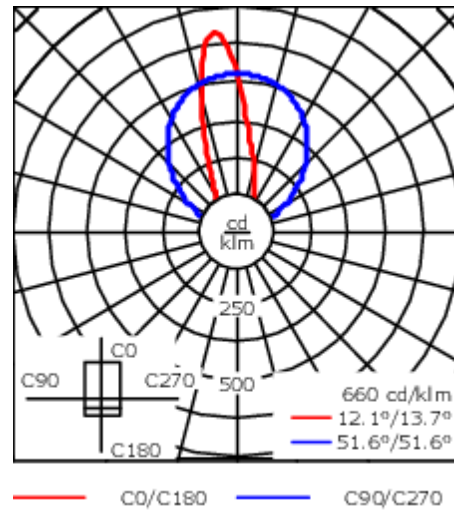

Specifications

Material description

Body	Marine-grade, all-aluminium construction
Lens	PMMA
Colours	RAL9004 Signal black RAL9006 White aluminium RAL9007 Grey aluminium
Gasket	Silicone rubber gasket
Fasteners	PCS Polymer Coated Stainless Steel Hardware (unpainted)
Ingress protection	IP67
Impact resistance	IK09
Corrosion resistance	5CE+Primer

Electrical description

Power supply	230V / 50 Hz
Driver / Ballast	Integral LED driver with DALI Interface

Additional information

Lifetime	Ta=40° L90B10 > 90000h
Warranty	The product is supplied with 10-year warranty. Please refer to the LED Warranty Statement located on www.we-ef.com for further details.