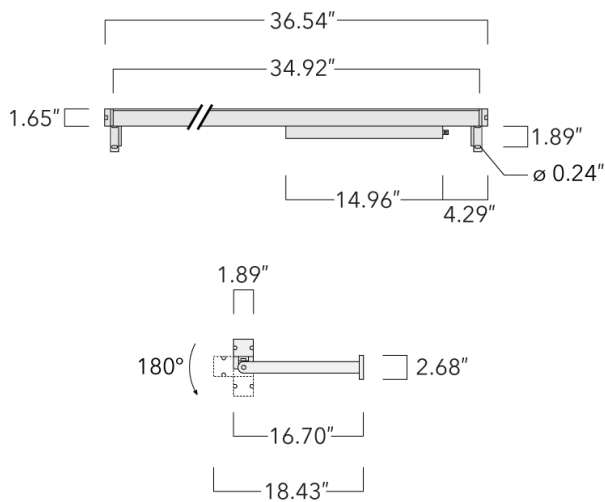

187-0015

VLR130 [LA10]

we-ef

Description

IP67. Class I. IK09. Marine-grade, all aluminum construction. 5CE superior corrosion protection including PCS hardware. Silicone CCG® Controlled Compression Gasket. Linear PMMA LED lens, PMMA cover. 4 ft connecting cable, UV stabilized, PVC free. Integral LED driver; separate LED driver available instead, on request at time of order. 0-10V Dimming comes standard with luminaire. Luminaire is factory-sealed and does not need to be opened during installation and can be tilted up to 180°.

Specify product with 7 Digit product code - Finish Color. Accessories, such as mounting, optical, and electrical, must be specified separately.

Example: XXX-XXXX-9004 (Black)
+ XXX-XXXX (Accessory 1)

Weight	7.20 lb
Light distribution	asymmetric linear, wallwash [LA10]
Light source	LED-48/30W / 225 mA - 3000 K
CRI	80
Power supply	electronic gear
LEDs	48
Rated input power	33.5 W

Nominal Lumen (lm)

LED Lumen	90
Total Lumen	4320
Tj	85

Rated lumens (lm)

LED Lumen	64.1
Total Lumen	3074.8
Ta	25

WE-EF LIGHTING USA, LLC

410-D Keystone Drive, 15086 Warrendale, PA 15086 - Phone: +1 724 742 0030
customersupport.usa@we-ef.com - <https://we-ef.com/us>
Subject to technical changes and errors. - Generated on 11/23/2024