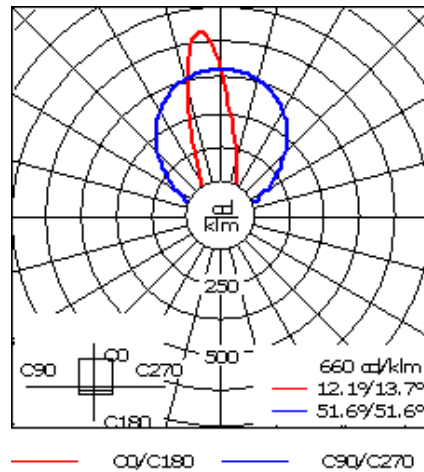

Specify product with 7 Digit product code - Finish Color. Accessories, such as mounting, optical, and electrical, must be specified separately.

Example: XXX-XXXX-9004 (Black)
+ XXX-XXXX (Accessory 1)

Weight	7.20 lb
Light distribution	asymmetric linear, wallwash [LA10]
Light source	LED-48/30W / 225 mA - 3000 K
CRI	80
Power supply	electronic gear
LEDs	48
Rated input power	33.5 W

Nominal Lumen (lm)

LED Lumen	90
Total Lumen	4320
Tj	85

Rated lumens (lm)

LED Lumen	64.1
Total Lumen	3074.8
Ta	25

WE-EF LIGHTING USA, LLC

410-D Keystone Drive, 15086 Warrendale, PA 15086 - Phone: +1 724 742 0030
customersupport.usa@we-ef.com - <https://we-ef.com/us>
Subject to technical changes and errors. - Generated on 11/23/2024