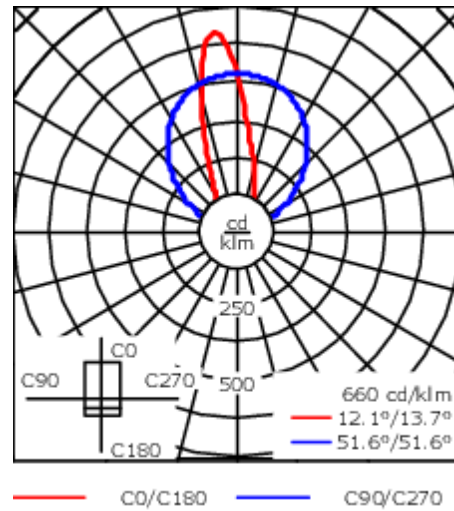

Specifications

Material description

Body	Marine-grade, all-aluminium construction
Lens	PMMA
Colours	RAL9004 Signal black RAL9006 White aluminium RAL9007 Grey aluminium RAL7016 Anthracite grey RAL9016 Traffic white
Gasket	Silicone rubber gasket
Fasteners	PCS Polymer Coated Stainless Steel Hardware
Ingress protection	IP67
Impact resistance	IK09
Corrosion resistance	5CE

Electrical description

Power supply	220-240V / 50-60 Hz
Driver / Ballast	Integral LED driver with DALI Interface

Additional information

Lifetime	Ta=25° L90B10 > 90000h
Energy efficiency class	D (Light source)

WE-EF LEUCHTEN GmbH

Töpinger Straße 16, 29646 Bispingen, Germany - Phone: +49 5194 909-0
info@we-ef.com - <https://we-ef.com>

Subject to technical changes and errors. - Generated on 24/11/2024