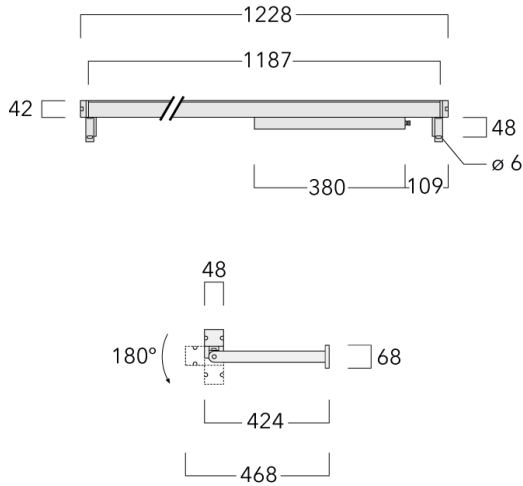

Specifications

Material description

Body	Marine-grade, all-aluminium construction
Lens	PMMA
Colours	RAL9004 Signal black RAL9006 White aluminium RAL9007 Grey aluminium RAL7016 Anthracite grey RAL9016 Traffic white
Gasket	Silicone rubber gasket
Fasteners	PCS Polymer Coated Stainless Steel Hardware
Ingress protection	IP67
Impact resistance	IK09
Corrosion resistance	5CE

Electrical description

Power supply	220-240V / 50-60 Hz
Driver / Ballast	Integral LED driver with DALI Interface

Additional information

Lifetime	Ta=25° L90B10 > 90000h
Energy efficiency class	D (Light source)

WE-EF LEUCHTEN GmbH

Töpinger Straße 16, 29646 Bispingen, Germany - Phone: +49 5194 909-0
info@we-ef.com - <https://we-ef.com>

Subject to technical changes and errors. - Generated on 24/11/2024