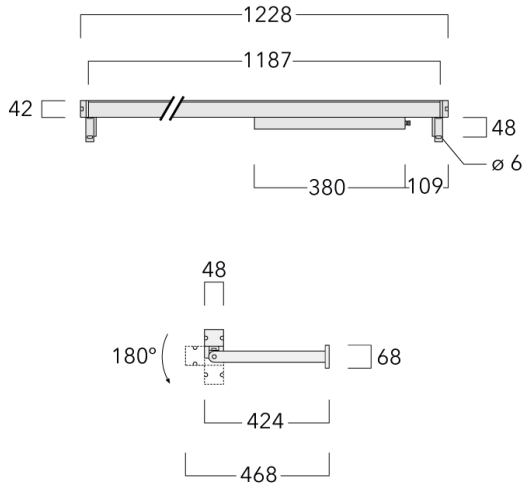

187-0016

VLR140 [LA10]

**we-ef**

#### Description

IP67, Class I. IK09. Marine-grade, all aluminium construction. 5CE superior corrosion protection including PCS hardware. Silicone rubber gasket. PMMA. Linear PMMA LED lens. 1.2 m connecting cable, UV stabilized, PVC free. Luminaire is factory sealed and does not need to be opened during installation and can be tilted up to 180°. Integral LED driver with DALI interface.

Separate LED driver on request.

Weight	4.00 kg
Light distribution	asymmetric linear, wallwash [LA10]
Light source	LED-64/40W / 225 mA - 3000 K
CRI	80
Power supply	EC
LEDs	64
Rated input power	44 W
<b>Nominal Lumen (lm)</b>	
LED Lumen	90
Total Lumen	5760
Tj	85
<b>Rated lumens (lm)</b>	
LED Lumen	64.1
Total Lumen	4099.7
Ta	25

## Specifications