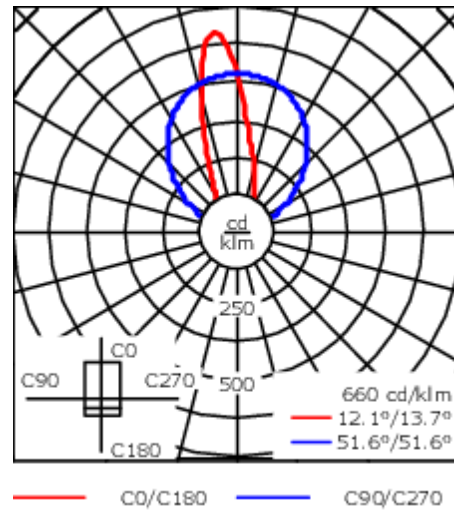

Specifications

Material description

Body	Marine-grade, all-aluminium construction
Lens	PMMA
Colours	RAL9004 Signal black RAL9006 White aluminium RAL9007 Grey aluminium RAL7016 Anthracite grey RAL9016 Traffic white
Gasket	Silicone rubber gasket
Fasteners	PCS Polymer Coated Stainless Steel Hardware
Ingress protection	IP67
Impact resistance	IK09
Corrosion resistance	5CE

Electrical description

Power supply	220-240V / 50-60 Hz
Driver / Ballast	Integral LED driver with DALI Interface

Additional information

Lifetime	Ta=25° L90B10 > 90000h
Energy efficiency class	D (Light source)

Fagerhult Lighting Ltd

33-34 Dolben Street, SE1 0UQ London, United Kingdom

<https://we-ef.com/uk>

Subject to technical changes and errors. - Generated on 24/11/2024