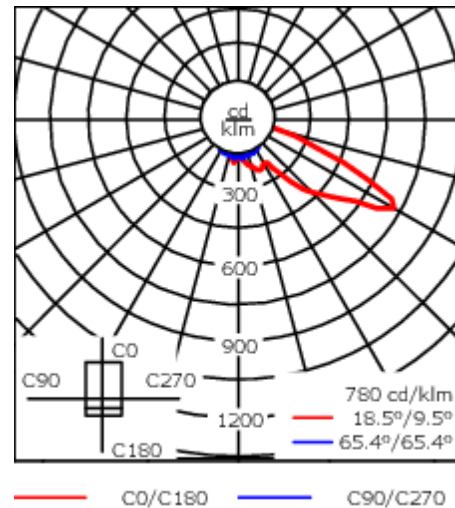

Specifications

Material description

Body	Marine-grade, die-cast aluminium alloy
Lens	RFC™ Reflection Free Contour main lens
Colours	RAL9004 Signal black RAL9007 Grey aluminium RAL7016 Anthracite grey RAL9016 Traffic white
Gasket	Silicone CCG® Controlled Compression Gasket
Fasteners	PCS Polymer Coated Stainless Steel Hardware
Ingress protection	IP66
Impact resistance	IK08
Corrosion resistance	5CE
Windage	0.146 m²

Electrical description

Power supply	220-240V / 50-60 Hz
Driver / Ballast	Integral electronic converter with DALI interface
Power factor	> 0.9

Additional information

Lifetime	Ta=25° L90B10 > 90000h
BUG Rating	Please see individual Spec Sheets for classification of Backlight, Uplight and Glare

WE-EF LIGHTING (Thailand) Co., Ltd.

57 Moo 5, Kingkaew Rd., Bangplee, 10540 Samutprakarn - Phone: +66 2 738 96 20 - Fax: +66 2 738 96 29

<https://we-ef.com/asia>

Subject to technical changes and errors. - Generated on 05/10/2025