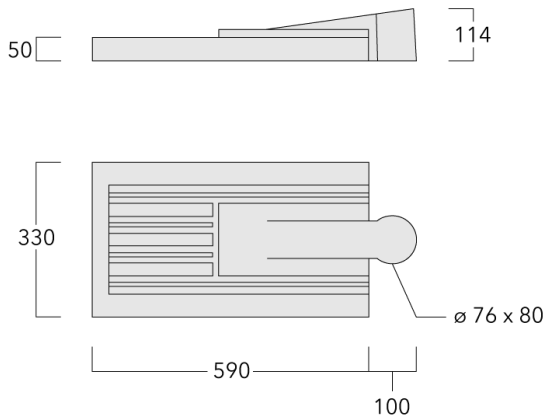

Specifications

Material description

Body	Marine-grade, die-cast aluminium alloy
Lens	RFC™ Reflection Free Contour main lens
Colours	RAL9004 Signal black RAL9007 Grey aluminium RAL7016 Anthracite grey RAL9016 Traffic white
Gasket	Silicone CCG® Controlled Compression Gasket
Fasteners	PCS Polymer Coated Stainless Steel Hardware
Ingress protection	IP66
Impact resistance	IK08
Corrosion resistance	5CE
Windage	0.146 m²

Electrical description

Power supply	220-240V / 50-60 Hz
Driver / Ballast	Integral electronic converter with DALI interface
Power factor	> 0.9

Additional information

Lifetime	Ta=25° L90B10 > 90000h
BUG Rating	Please see individual Spec Sheets for classification of Backlight, Uplight and Glare

WE-EF LIGHTING (Thailand) Co., Ltd.

57 Moo 5, Kingkaew Rd., Bangplee, 10540 Samutprakarn - Phone: +66 2 738 96 20 - Fax: +66 2 738 96 29

<https://we-ef.com/asia>

Subject to technical changes and errors. - Generated on 05/10/2025