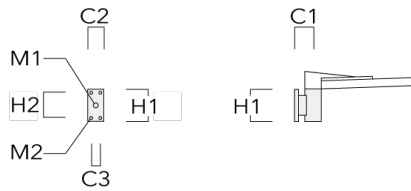

**Mounting Accessories**

**Wall and pole brackets RV**

Description	Part ID	Additional information	C1	C2	C3	D1	D × L1	H1	H2	M1	M2	Weight (kg)	C	D	H
RV0 Wall bracket	108-0979-AP	RV0 Wall bracket	108	100	45			200	160	40	12	2.80	108		