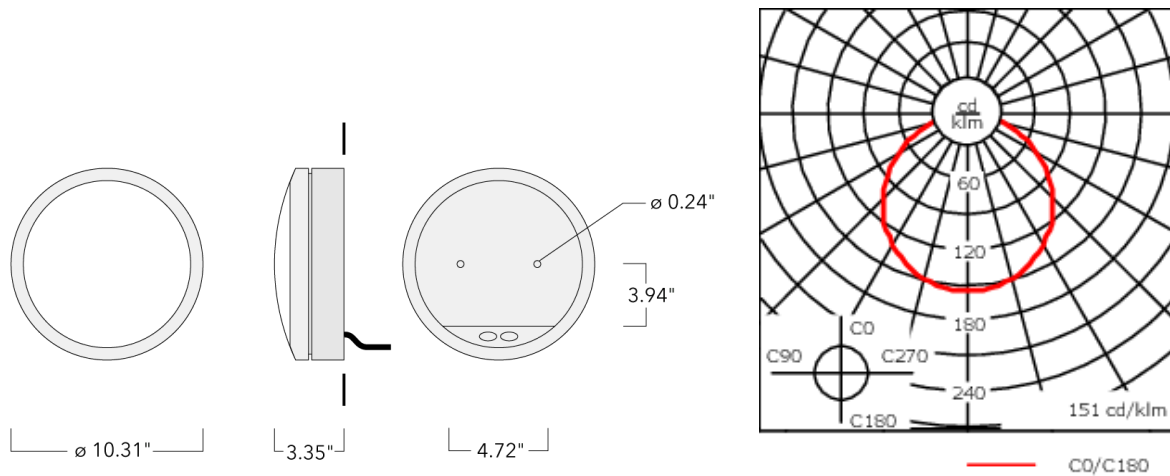

Specifications

Material description

Body	Luminaire body and lens frame constructed in die cast aluminum.
Lens	Opal polycarbonate lens.
Colors	RAL9004 Black RAL9007 Grey Metallic RAL9016 White RAL8019 Dark Bronze
Gasket	Silicone rubber gasket
Fasteners	PCS polymer coated stainless steel
Ingress protection	IP55
Impact resistance	IK10
Corrosion resistance	5CE

Electrical description

Power supply	Integral [ECG] electronic driver 120V-277V. 0-10V dimmable, to be specified with order.
Driver / Ballast	Integral EC electronic converter

Additional information

Lifetime	Ta=25°/40° L70B50 > 50000h
Listings	ETL, UL-1598, CSA-C22.2#250.0. Suitable for Wet Locations.

WE-EF LIGHTING USA, LLC

410-D Keystone Drive, 15086 Warrendale, PA 15086 - Phone: +1 724 742 0030
customersupport.usa@we-ef.com - <https://we-ef.com/us>
Subject to technical changes and errors. - Generated on 11/23/2024