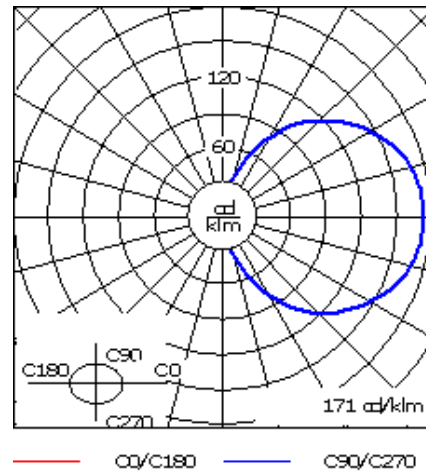

195-9524
DLG229 LED

Specifications

Material description

Body	Luminaire body and lens frame constructed in die cast aluminum.
Lens	Opal polycarbonate lens.
Colors	 RAL9004 Black RAL9007 Grey Metallic RAL9016 White RAL8019 Dark Bronze
Gasket	Silicone rubber gasket
Fasteners	PCS polymer coated stainless steel
Ingress protection	IP55
Impact resistance	IK10
Corrosion resistance	5CE

Electrical description

Power supply	Integral [ECG] LED driver in 120 or 277 volt. Specify voltage.
Driver / Ballast	Integral EC electronic converter

Additional information

Lifetime	Ta=25°/40° L70B50 > 50000h
Listings	ETL, UL-1598, CSA-C22.2#250.0. Suitable for Wet Locations.

WE-EF LIGHTING USA, LLC

410-D Keystone Drive, 15086 Warrendale, PA 15086 - Phone: +1 724 742 0030
customersupport.usa@we-ef.com - <https://we-ef.com/us>
Subject to technical changes and errors. - Generated on 11/23/2024