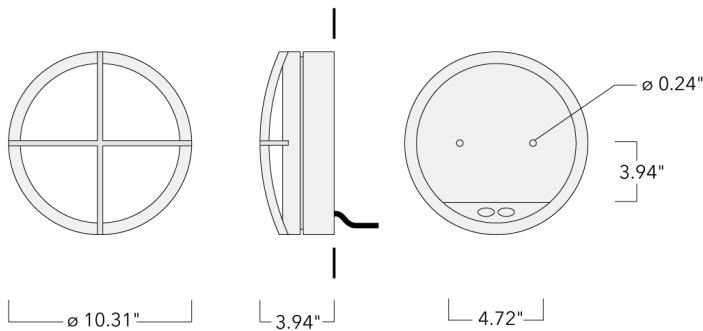

195-9524
DLG229 LED

Specifications

Material description

Body	Luminaire body and lens frame constructed in die cast aluminum.
Lens	Opal polycarbonate lens.
Colors	 RAL9004 Black RAL9007 Grey Metallic RAL9016 White RAL8019 Dark Bronze
Gasket	Silicone rubber gasket
Fasteners	PCS polymer coated stainless steel
Ingress protection	IP55
Impact resistance	IK10
Corrosion resistance	5CE

Electrical description

Power supply	Integral [ECG] LED driver in 120 or 277 volt. Specify voltage.
Driver / Ballast	Integral EC electronic converter

Additional information

Lifetime	Ta=25°/40° L70B50 > 50000h
Listings	ETL, UL-1598, CSA-C22.2#250.0. Suitable for Wet Locations.

WE-EF LIGHTING USA, LLC

410-D Keystone Drive, 15086 Warrendale, PA 15086 - Phone: +1 724 742 0030
customersupport.usa@we-ef.com - <https://we-ef.com/us>
Subject to technical changes and errors. - Generated on 11/23/2024