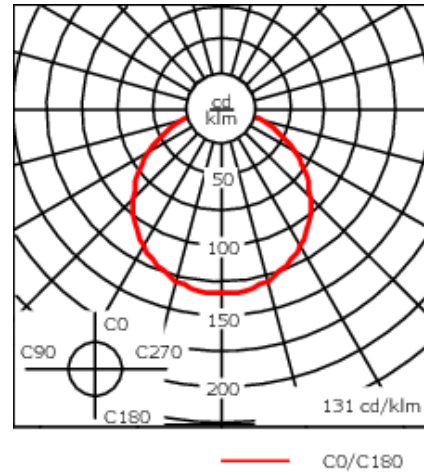

Specifications

Material description

Body	Luminaire body and lens frame constructed in die cast aluminum.
Lens	Opal polycarbonate lens.
Colors	RAL9004 Black RAL9007 Grey Metallic RAL9016 White RAL8019 Dark Bronze
Gasket	Silicone rubber gasket
Fasteners	PCS polymer coated stainless steel
Ingress protection	IP55
Impact resistance	IK10
Corrosion resistance	5CE

Electrical description

Power supply	Integral [ECG] LED driver in 120 or 277 volt. Specify voltage.
Driver / Ballast	Integral EC electronic converter

Additional information

Lifetime	Ta=25°/40° L70B50 > 50000h
Listings	ETL, UL-1598, CSA-C22.2#250.0. Suitable for Wet Locations.

WE-EF LIGHTING USA, LLC

410-D Keystone Drive, 15086 Warrendale, PA 15086 - Phone: +1 724 742 0030
customersupport.usa@we-ef.com - <https://we-ef.com/us>
Subject to technical changes and errors. - Generated on 11/23/2024