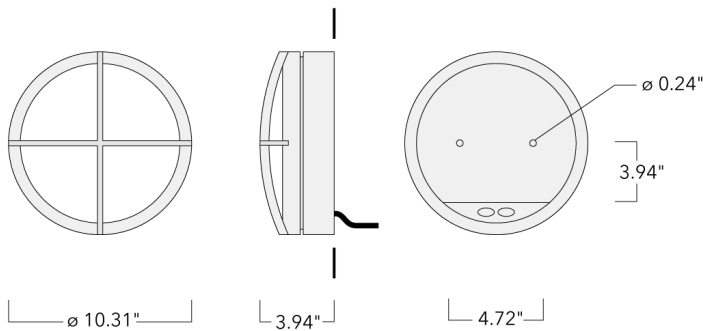

Specifications

Material description

Body	Luminaire body and lens frame constructed in die cast aluminum.
Lens	Opal polycarbonate lens.
Colors	RAL9004 Black RAL9007 Grey Metallic RAL9016 White RAL8019 Dark Bronze
Gasket	Silicone rubber gasket
Fasteners	PCS polymer coated stainless steel
Ingress protection	IP55
Impact resistance	IK10
Corrosion resistance	5CE

Electrical description

Power supply	Integral [ECG] LED driver in 120 or 277 volt. Specify voltage.
Driver / Ballast	Integral EC electronic converter

Additional information

Lifetime	Ta=25°/40° L70B50 > 50000h
Listings	ETL, UL-1598, CSA-C22.2#250.0. Suitable for Wet Locations.

WE-EF LIGHTING USA, LLC

410-D Keystone Drive, 15086 Warrendale, PA 15086 - Phone: +1 724 742 0030
customersupport.usa@we-ef.com - <https://we-ef.com/us>
Subject to technical changes and errors. - Generated on 11/23/2024