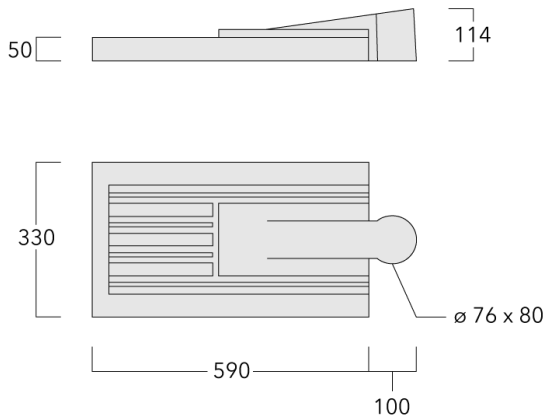

Specifications

Material description

Body	Marine-grade, die-cast aluminium alloy
Lens	RFC™ Reflection Free Contour main lens
Colours	RAL9004 Signal black RAL9007 Grey aluminium RAL7016 Anthracite grey RAL9016 Traffic white
Gasket	Silicone CCG® Controlled Compression Gasket
Fasteners	PCS Polymer Coated Stainless Steel Hardware
Ingress protection	IP66
Impact resistance	IK08
Corrosion resistance	5CE
Windage	0.146 m²

Electrical description

Power supply	220-240V / 50-60 Hz
Driver / Ballast	Integral electronic converter with DALI interface
Power factor	> 0.9

Additional information

Lifetime	T_a=25° L90B10 > 90000h
BUG Rating	Please see individual Spec Sheets for classification of Backlight, Uplight and Glare

WE-EF LIGHTING (Thailand) Co., Ltd.

57 Moo 5, Kingkaew Rd., Bangplee, 10540 Samutprakarn - Phone: +66 2 738 96 20 - Fax: +66 2 738 96 29

<https://we-ef.com/asia>

Subject to technical changes and errors. - Generated on 05/10/2025