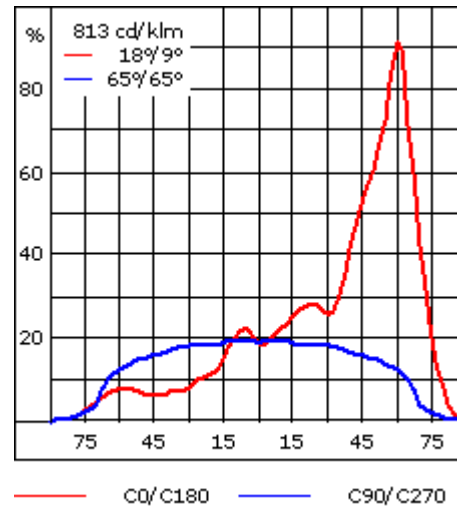

Specifications

Material description

Body	Marine-grade, die-cast aluminium alloy
Lens	RFC™ Reflection Free Contour main lens
Colours	RAL9004 Signal black RAL9007 Grey aluminium RAL7016 Anthracite grey RAL9016 Traffic white
Gasket	Silicone CCG® Controlled Compression Gasket
Fasteners	PCS Polymer Coated Stainless Steel Hardware
Ingress protection	IP66
Impact resistance	IK08
Corrosion resistance	5CE
Windage	0.146 m²

Electrical description

Power supply	220-240V / 50-60 Hz
Driver / Ballast	Integral electronic converter with DALI interface
Power factor	> 0.9

Additional information

Lifetime	T_a=25° L90B10 > 90000h
BUG Rating	Please see individual Spec Sheets for classification of Backlight, Uplight and Glare

WE-EF LIGHTING (Thailand) Co., Ltd.

57 Moo 5, Kingkaew Rd., Bangplee, 10540 Samutprakarn - Phone: +66 2 738 96 20 - Fax: +66 2 738 96 29

<https://we-ef.com/asia>

Subject to technical changes and errors. - Generated on 05/10/2025